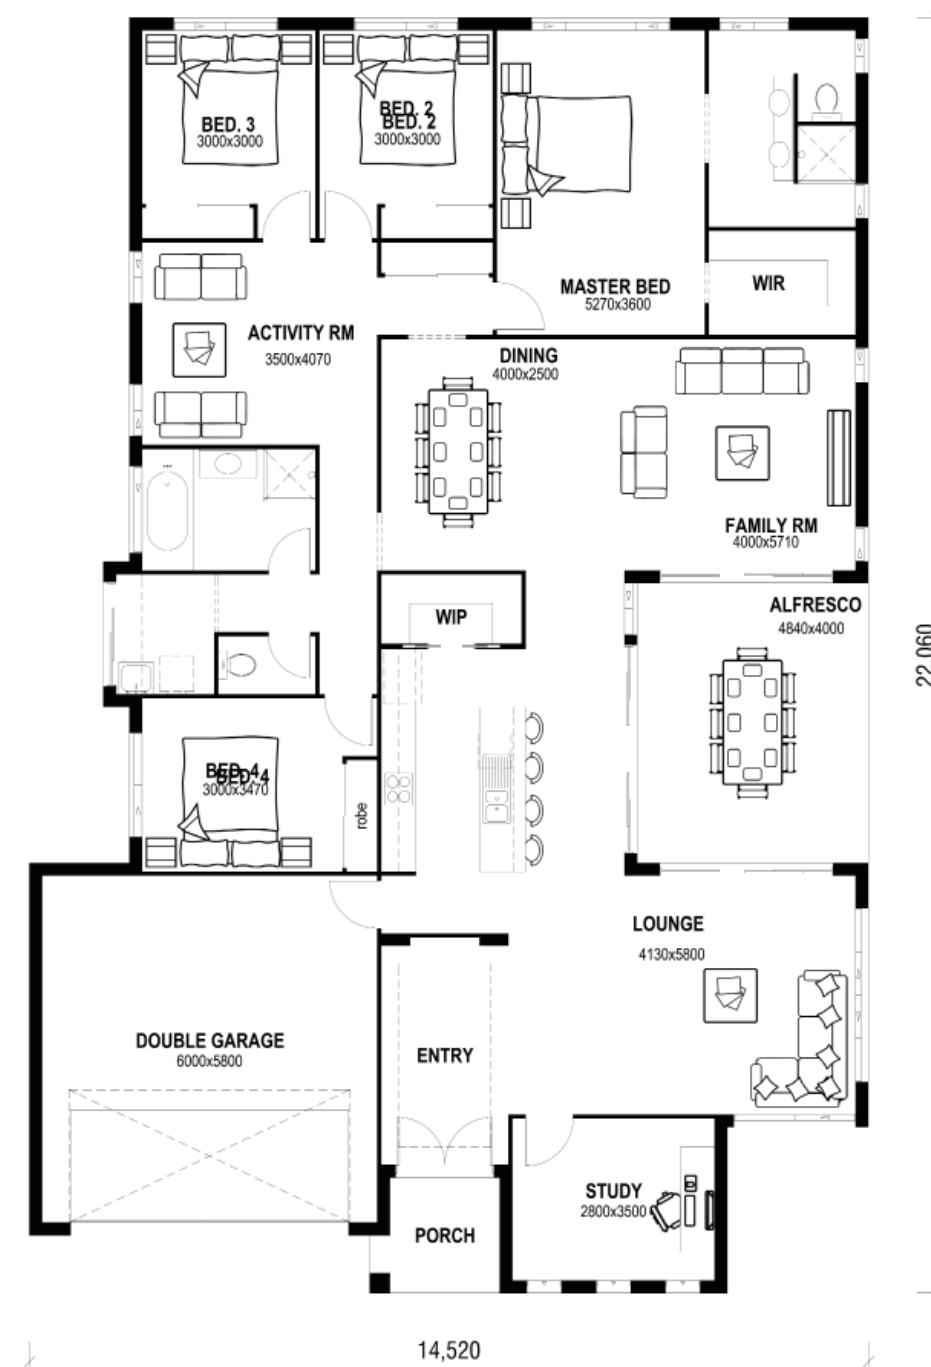

# STAFFORD 283

## CLASSIC FACADE

### HOME DIMENSIONS

HOUSE SIZE (inc. Alfresco)	283.4 m <sup>2</sup> (30.46sq)
LENGTH:	22.06 m
WIDTH:	14.52 m

### LOT FRONTAGE WIDTH

16.5 METERS (DEPENDING ON LOCAL COUNCIL/COVENANT REGULATIONS)