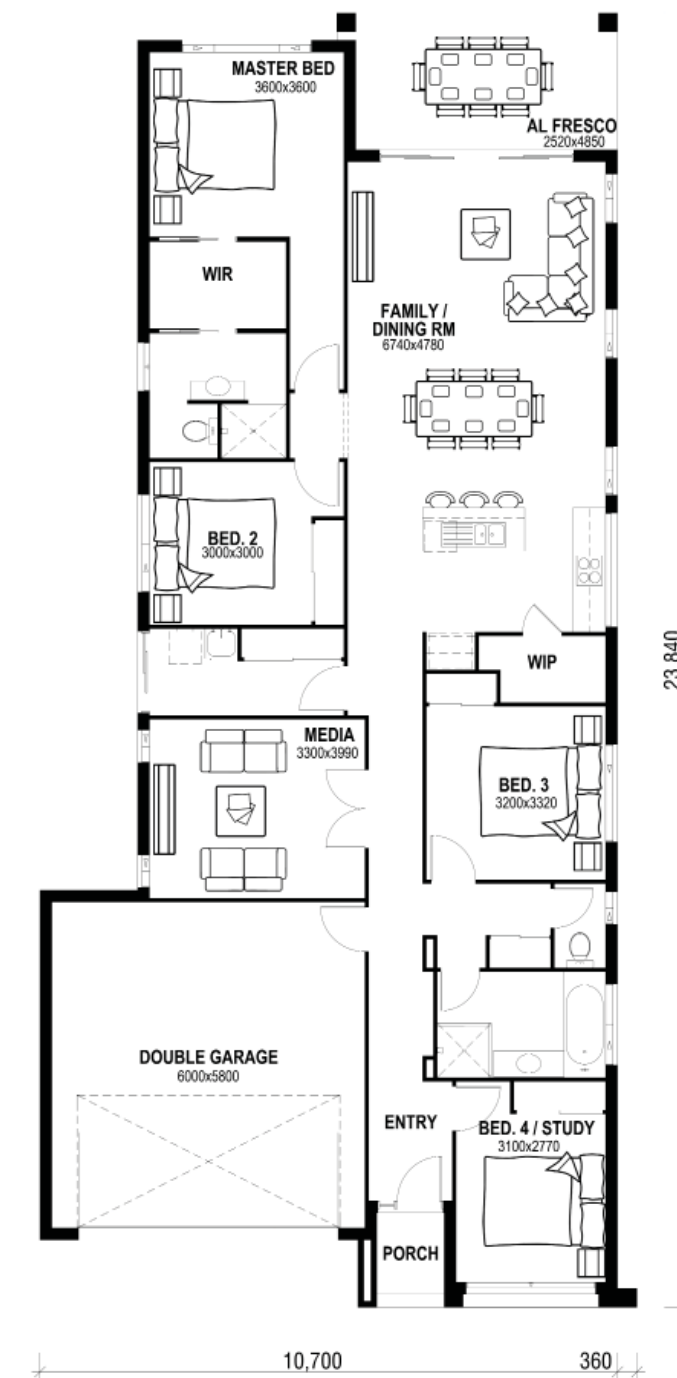

# WINDSOR 215

## URBAN FACADE

### HOME DIMENSIONS

HOUSE SIZE (inc. Alfresco)	215.3 m <sup>2</sup> (24sq)
LENGTH:	23.84 m <sup>2</sup>
WIDTH:	10.7 m <sup>2</sup>

### LOT FRONTAGE WIDTH

12.5 METERS (DEPENDING ON LOCAL COUNCIL/COVENANT REGULATIONS)