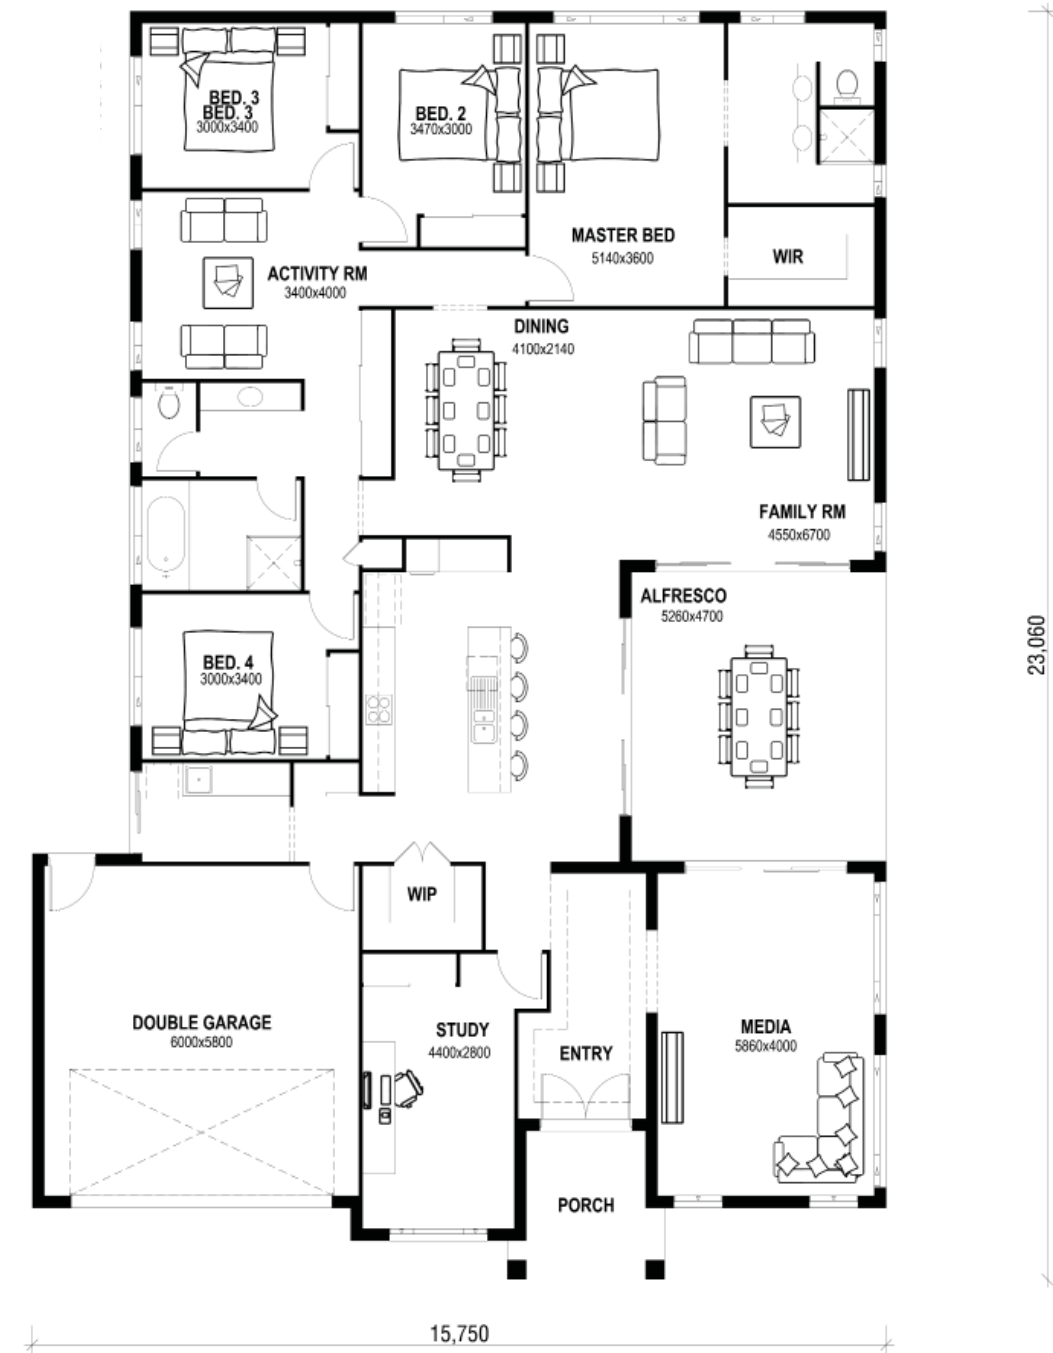

STAFFORD 320

CLASSIC FACADE

HOME DIMENSIONS

HOUSE SIZE (inc. Alfresco)	320.1 m ² (34.44sq)
LENGTH:	23.06 m
WIDTH:	15.75 m

LOT FRONTAGE WIDTH

17 METERS (DEPENDING ON LOCAL COUNCIL/COVENANT REGULATIONS)

AREAS

LIVING	251.0 m ²
GARAGE	37.8 m ²
PORCH	6.6 m ²
ALFRESCO	24.7 m ²
TOTAL	320.1 m²