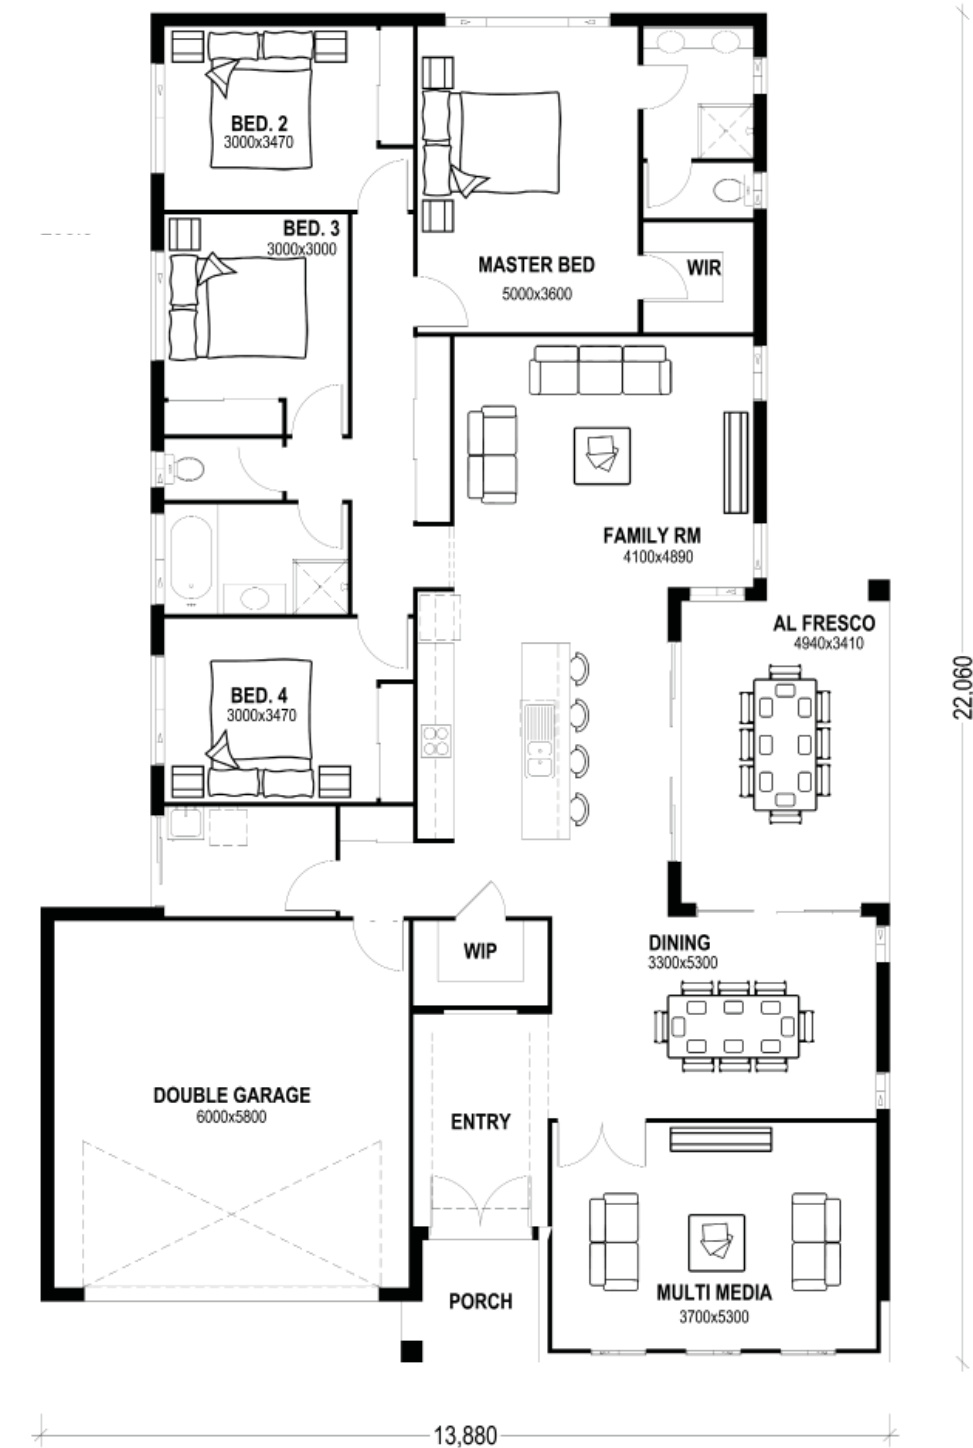

# STAFFORD 255

## CLASSIC FACADE

### HOME DIMENSIONS

HOUSE SIZE (inc. Alfresco)	255.5 m <sup>2</sup> (27.44sq)
LENGTH:	22.06 m
WIDTH:	13.88 m

### LOT FRONTAGE WIDTH

16 METERS (DEPENDING ON LOCAL COUNCIL/COVENANT REGULATIONS)