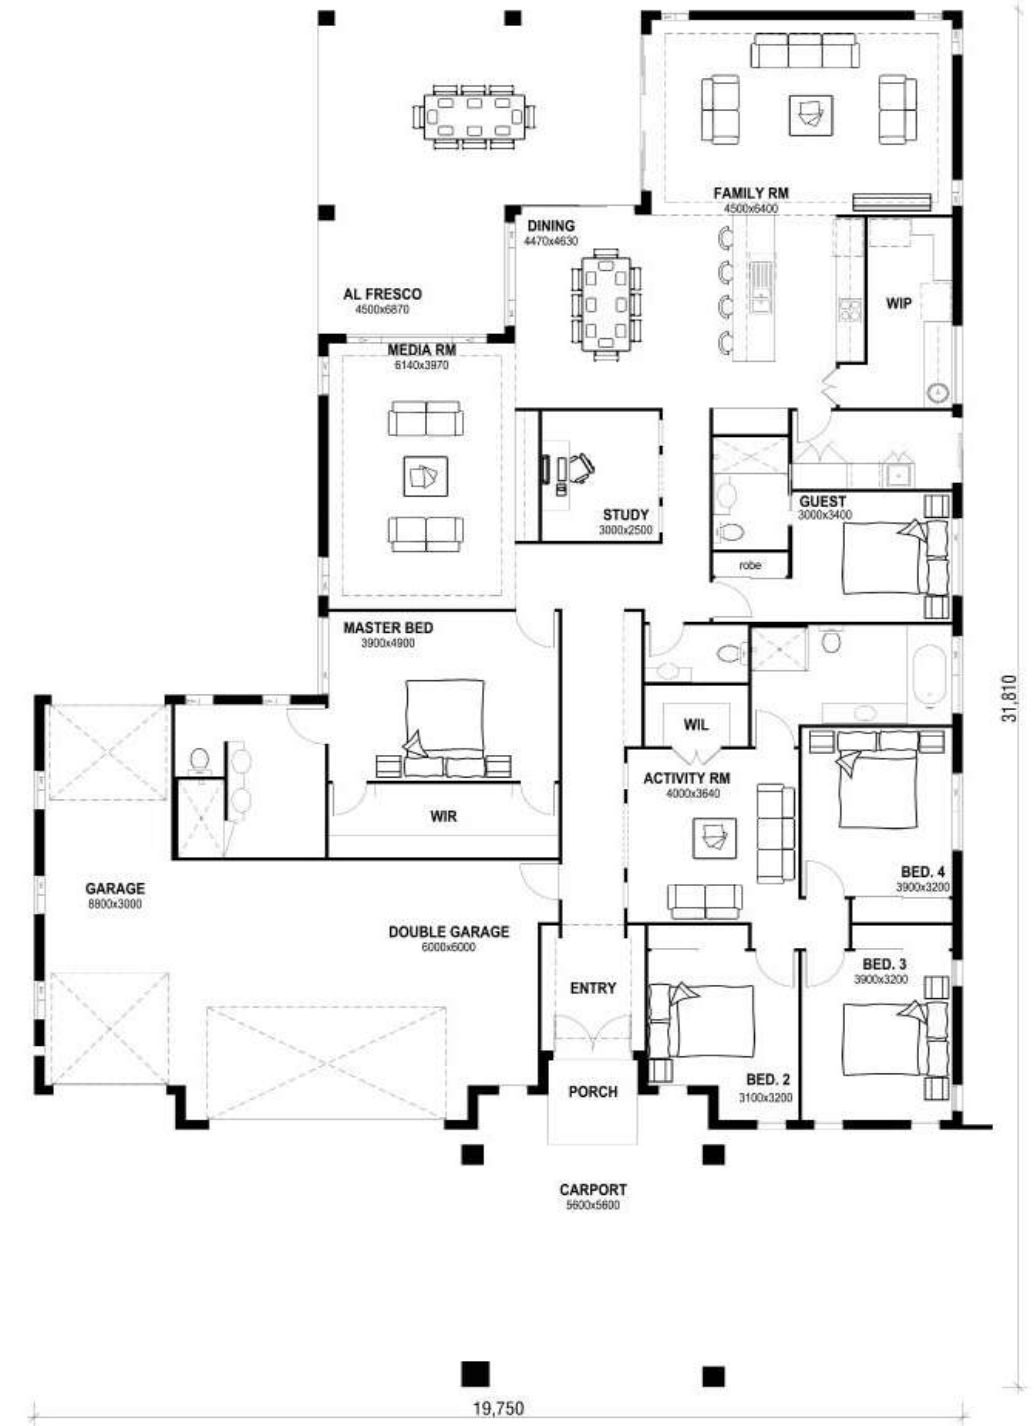

SAMFORD 441

URBAN FACADE

HOME DIMENSIONS

HOUSE SIZE (inc. Alfresco)	441.5 m ² (47.46sq)
LENGTH:	31.81 m ²
WIDTH:	19.75 m ²

LOT FRONTAGE WIDTH

ACREAGE LOT

AREAS

LIVING	289.4 m ²
GARAGE	75.2 m ²
PORCH	2.8 m ²
CARPORT	31.4 m ²
ALFRESCO	42.7 m ²
TOTAL	441.5 m²