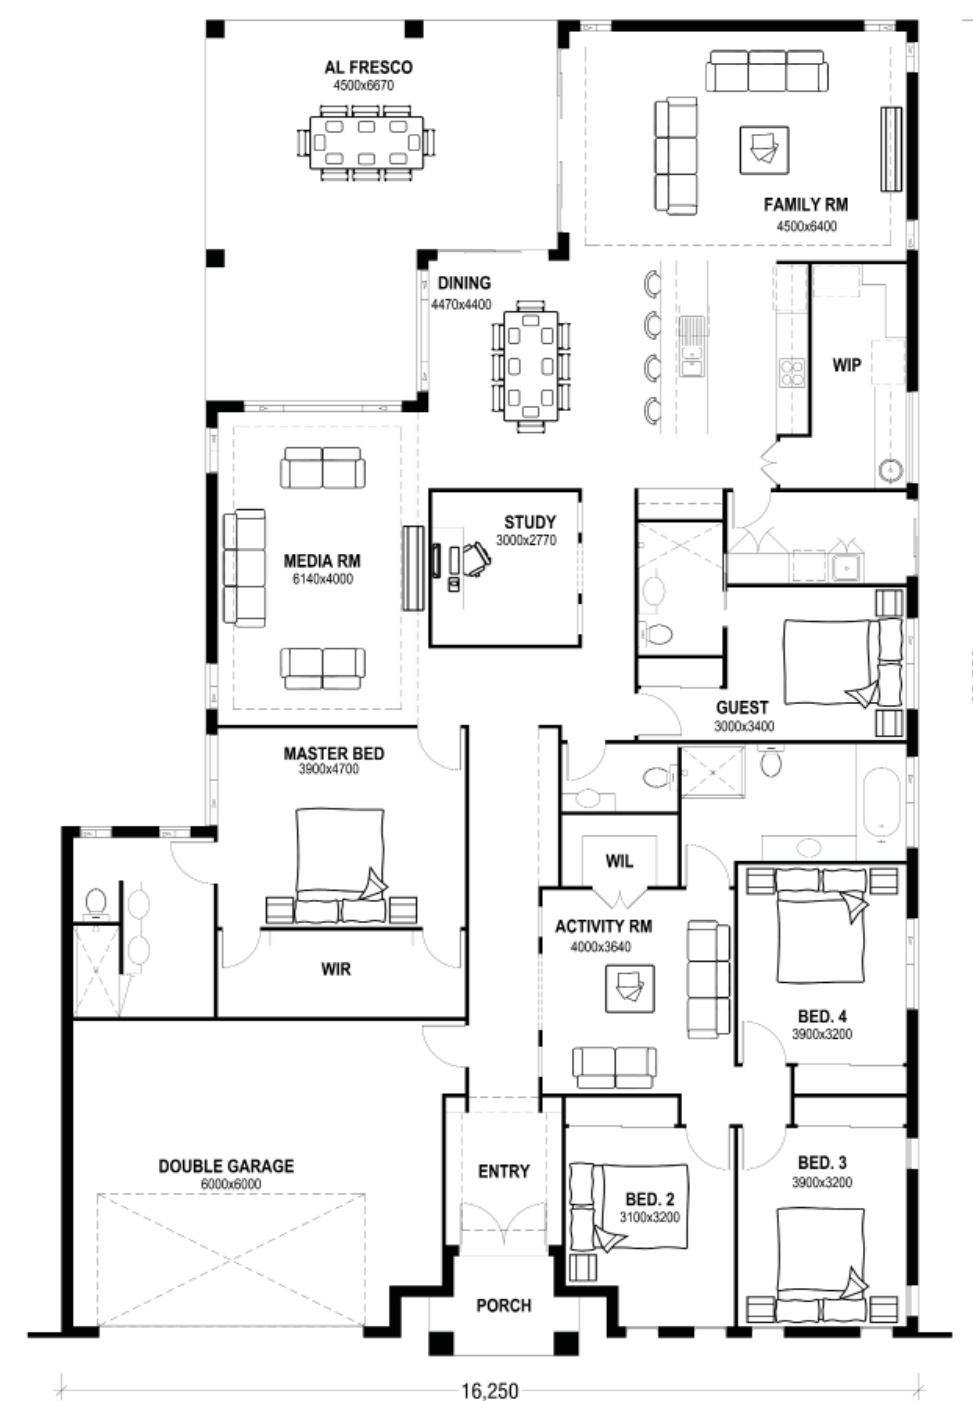

SAMFORD 371

URBAN FACADE

NUVO HOMES

HOME DIMENSIONS

HOUSE SIZE (inc. Alfresco)	371.4 m ² (39.93sq)
LENGTH:	25.75 m
WIDTH:	16.25 m

LOT FRONTAGE WIDTH

20 METERS (DEPENDING ON LOCAL COUNCIL/COVENANT REGULATIONS)

AREAS

LIVING	279.6 m ²
GARAGE	45.1 m ²
PORCH	4.8 m ²
ALFRESCO	41.9 m ²
TOTAL	371.4 m²