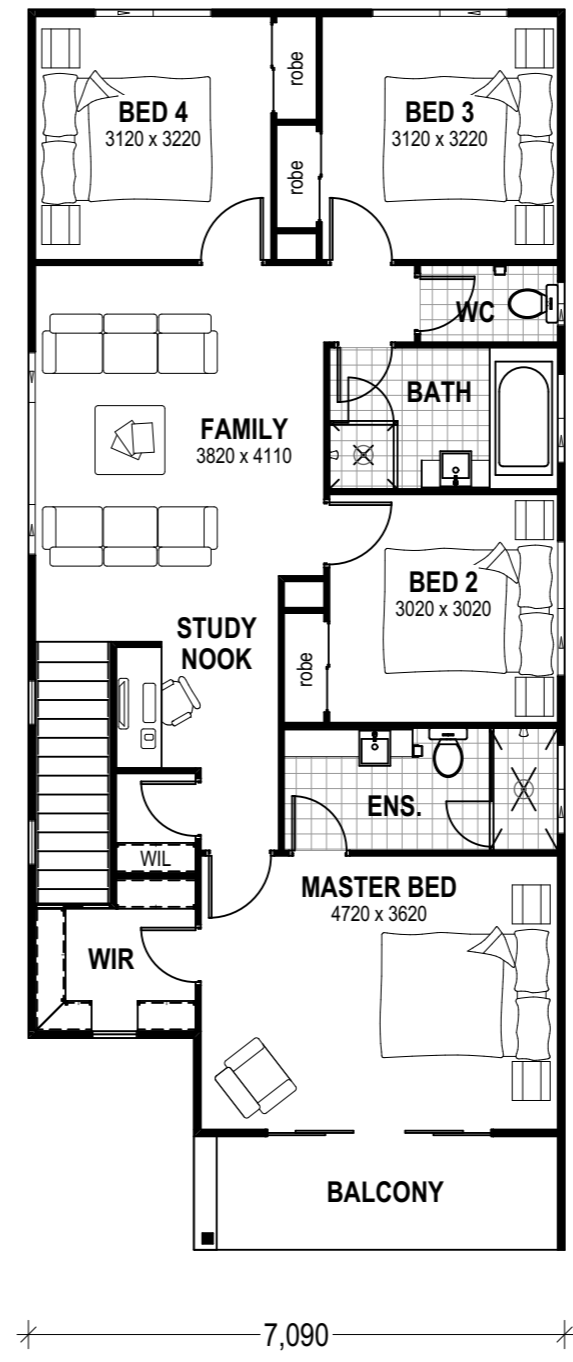

17,900

16,400

ROBERTSON 238

AREAS	
LIVING	74.25
UPPER LIVING	102.79
GARAGE	36.34
PORCH	2.85
ALFRESCO	15.00
BALCONY	7.35
TOTAL :	238.58 sq.m
	25.67 square