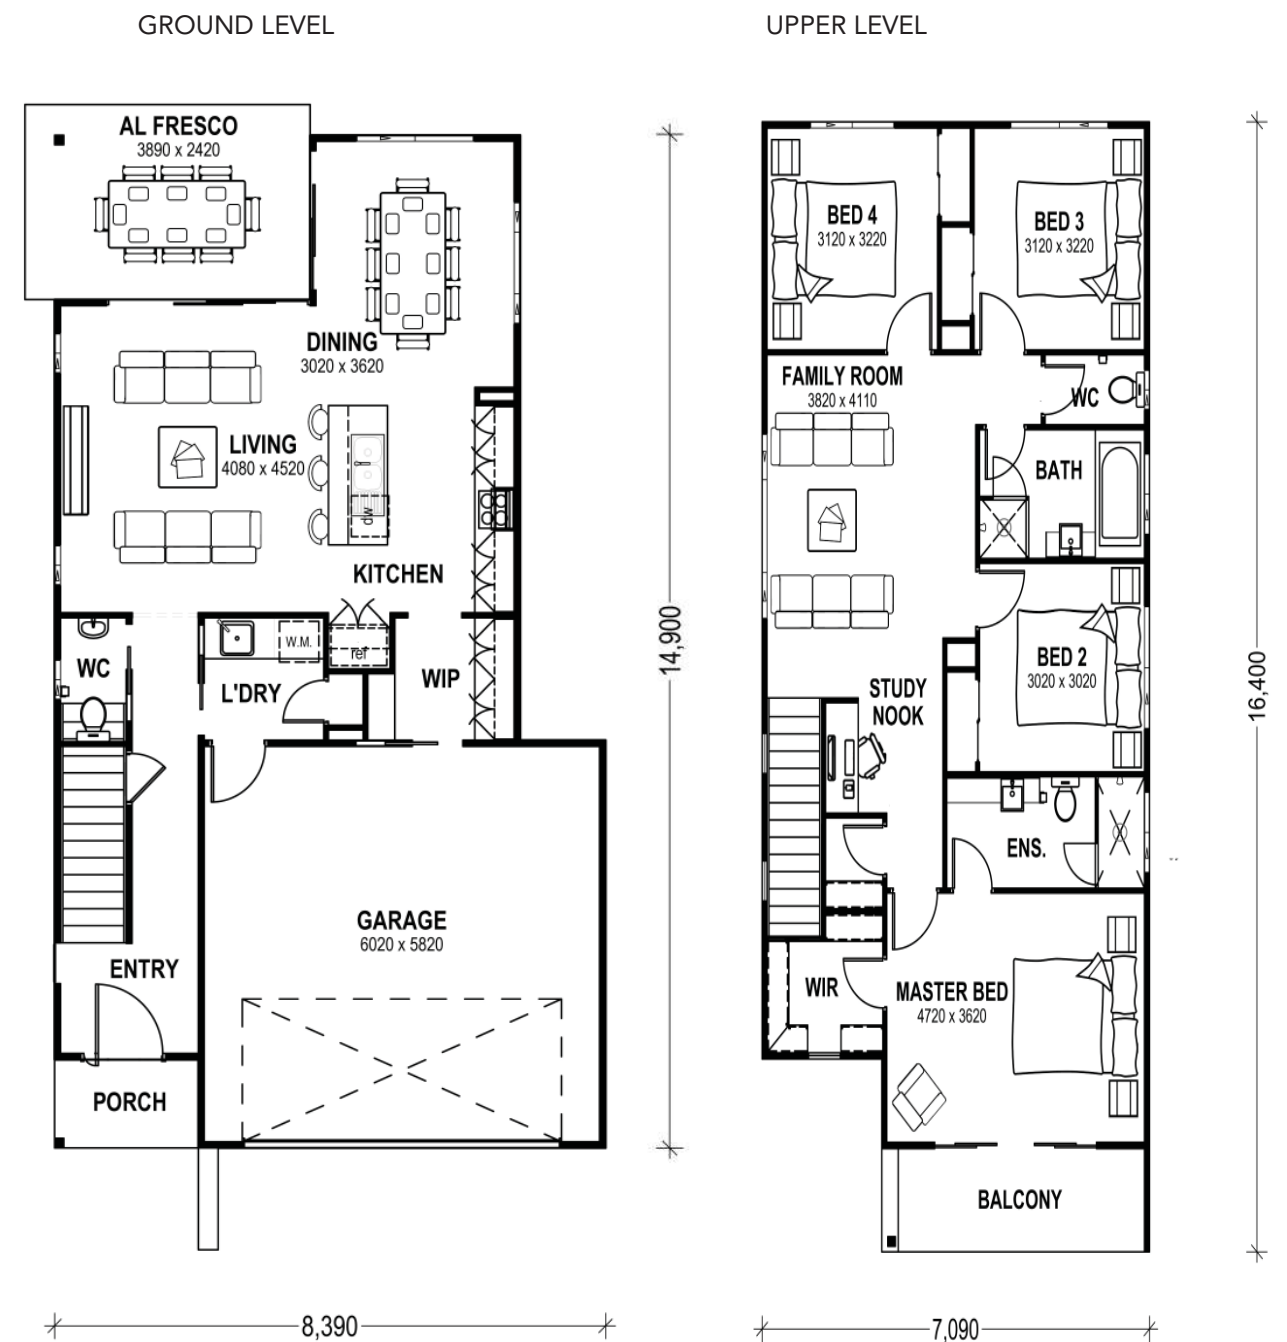

ROBERTSON 226

URBAN FACADE

HOME DIMENSIONS

HOUSE SIZE (inc. Alfresco)	226 m ² (24.32sq)
LENGTH:	16.4 m
WIDTH:	8.39 m

LOT FRONTAGE WIDTH

10 METERS (DEPENDING ON LOCAL COUNCIL/COVENANT REGULATIONS)

AREAS

UPPER LIVING	102.79 m ²
LOWER LIVING	64.84 m ²
GARAGE	36.23 m ²
PORCH	2.85 m ²
BALCONY	7.35 m ²
ALFRESCO	12.46 m ²
TOTAL	226.52 m²