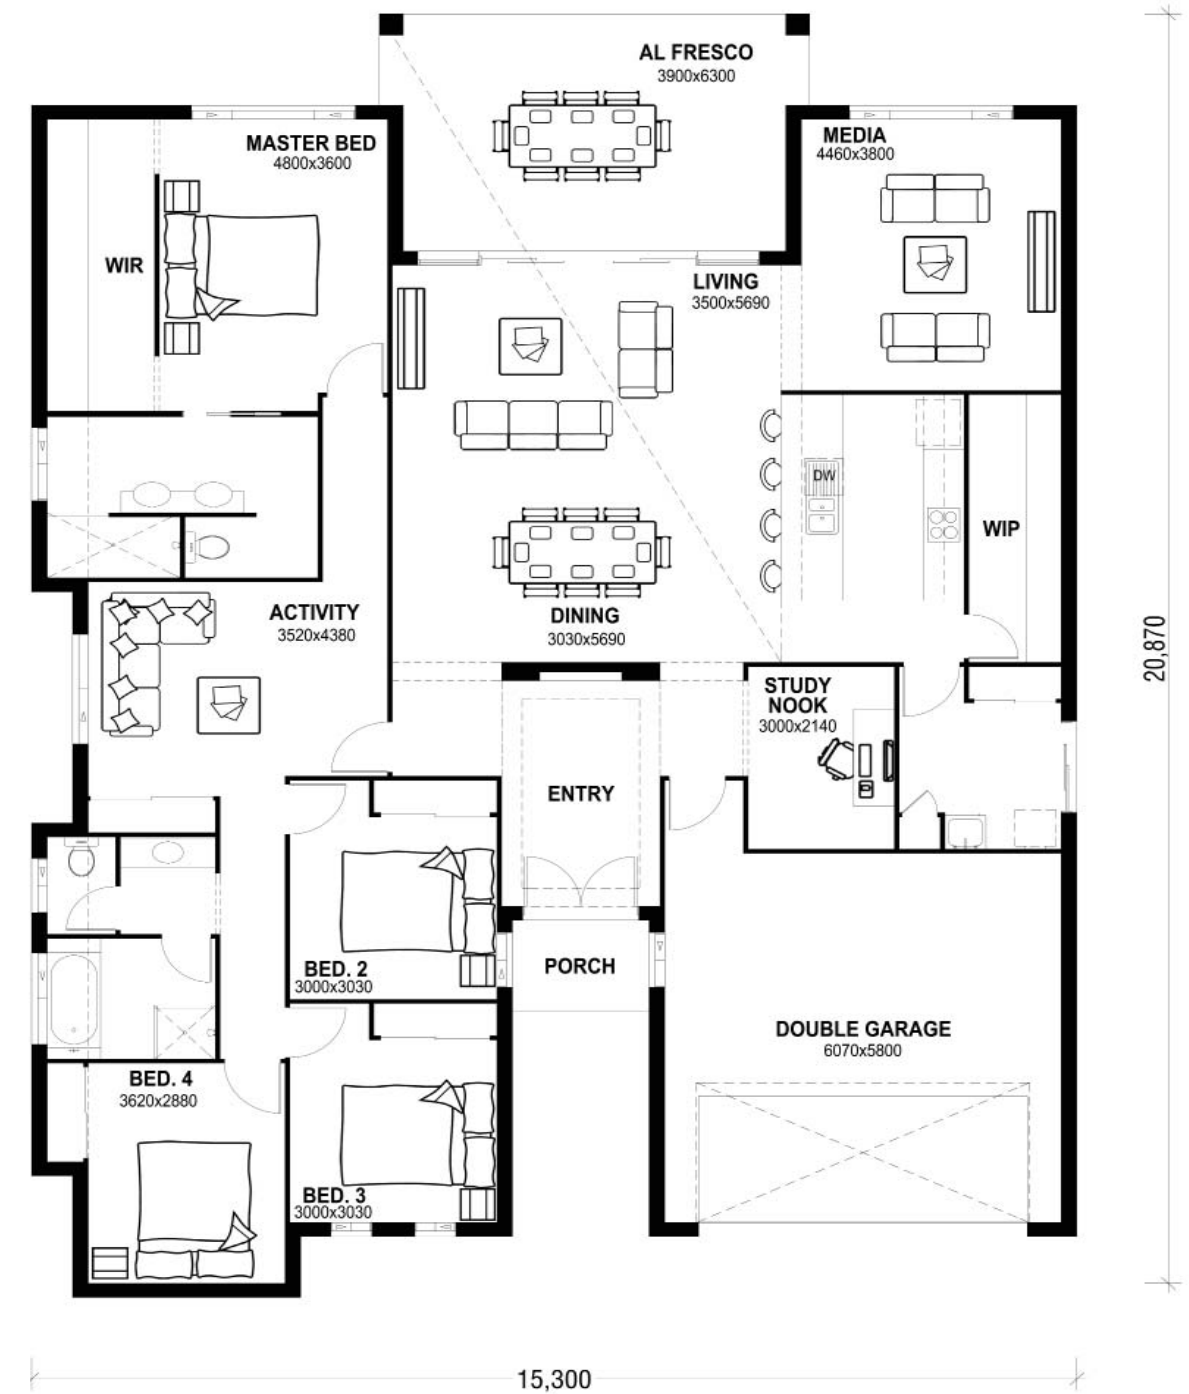

RESORT 287

CLASSIC FACADE

HOME DIMENSIONS

HOUSE SIZE (inc. Alfresco)	287.1 m ² (30.89sq)
LENGTH:	20.87 m
WIDTH:	15.3 m

LOT FRONTAGE WIDTH

18 METERS (DEPENDING ON LOCAL COUNCIL/COVENANT REGULATIONS)

AREAS

LIVING	220.6 m ²
GARAGE	40.6 m ²
PORCH	3.0 m ²
ALFRESCO	22.9 m ²
TOTAL	287.1 m²