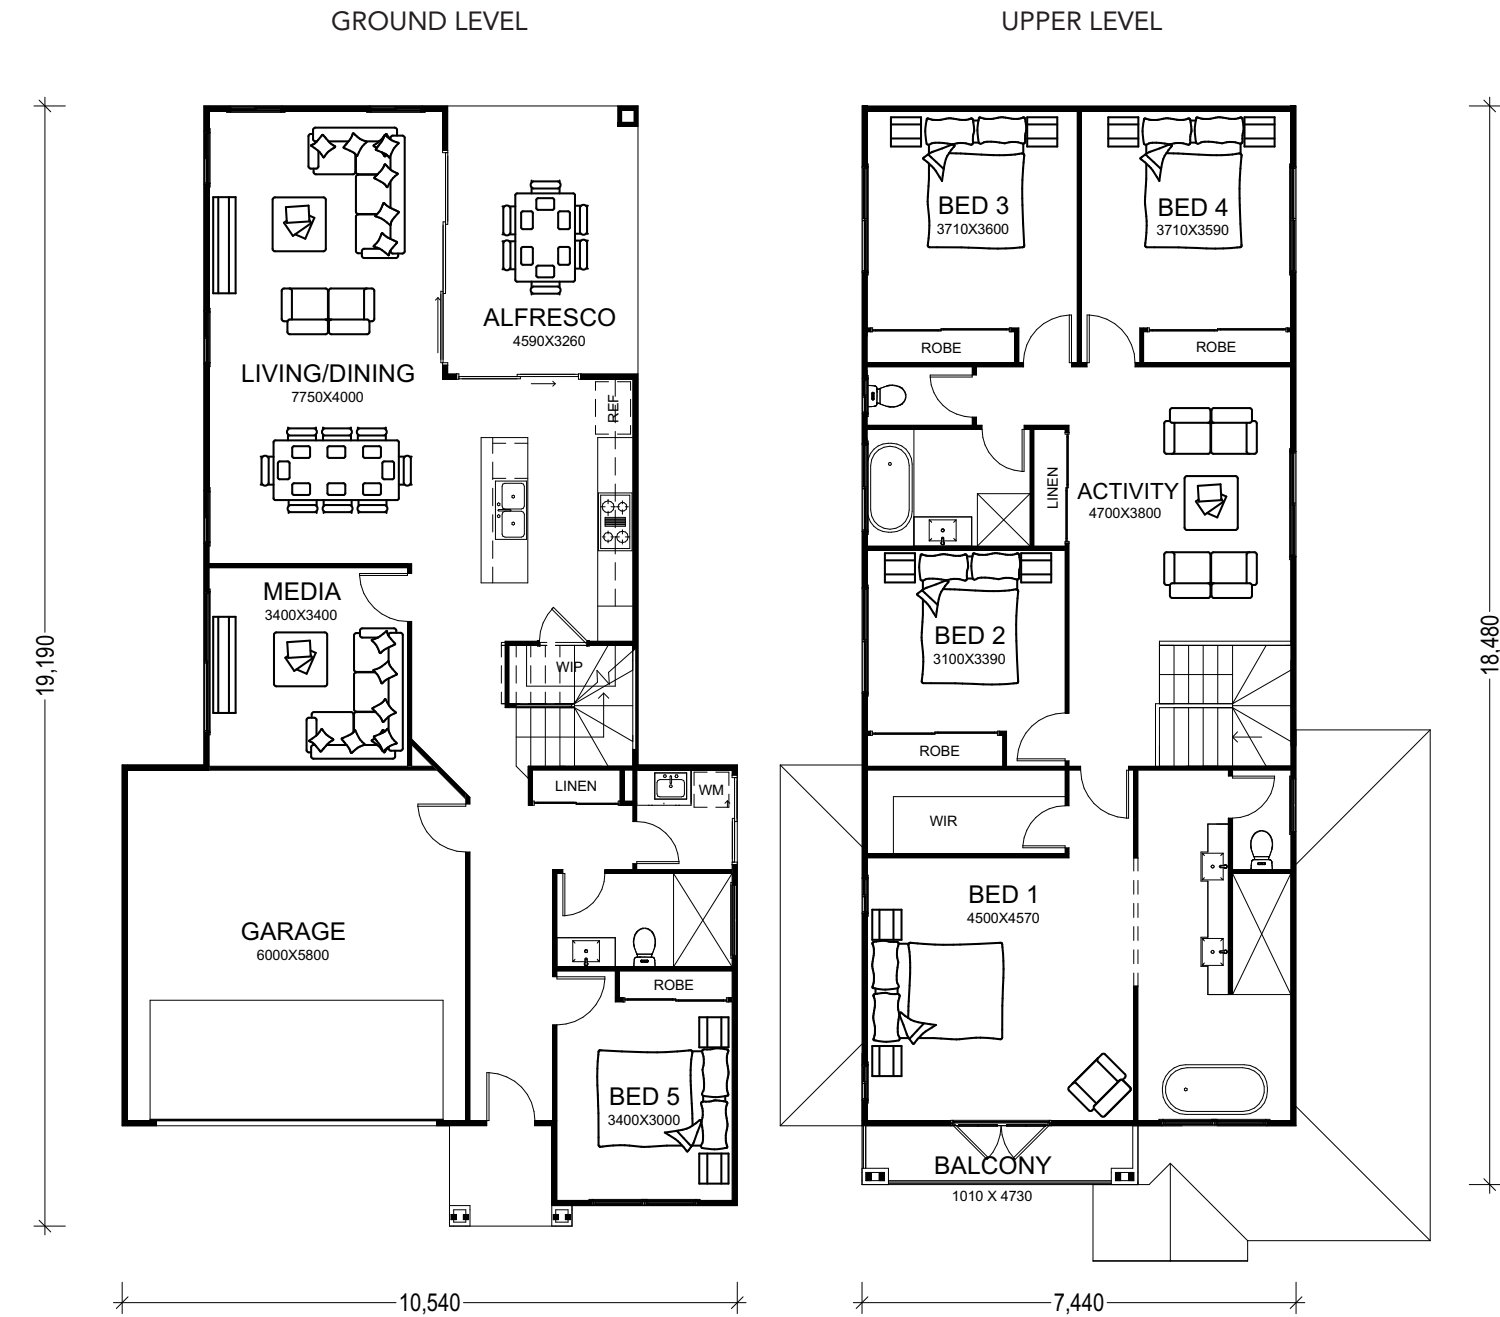

MARGATE 291

TRADITIONAL FACADE

HOME DIMENSIONS

HOUSE SIZE (inc. Alfresco)	291.32 m ² (31.3sq)
LENGTH:	19.10 m
WIDTH:	10.54 m

LOT FRONTAGE WIDTH

12.5 METERS (DEPENDING ON LOCAL COUNCIL/COVENANT REGULATIONS)

AREAS

UPPER LIVING	129.98 m ²
LOWER LIVING	102.65 m ²
GARAGE	35.87 m ²
PORCH	3.08 m ²
ALFRESCO	14.96 m ²
BALCONY	4.78 m ²
TOTAL	291.32 m²