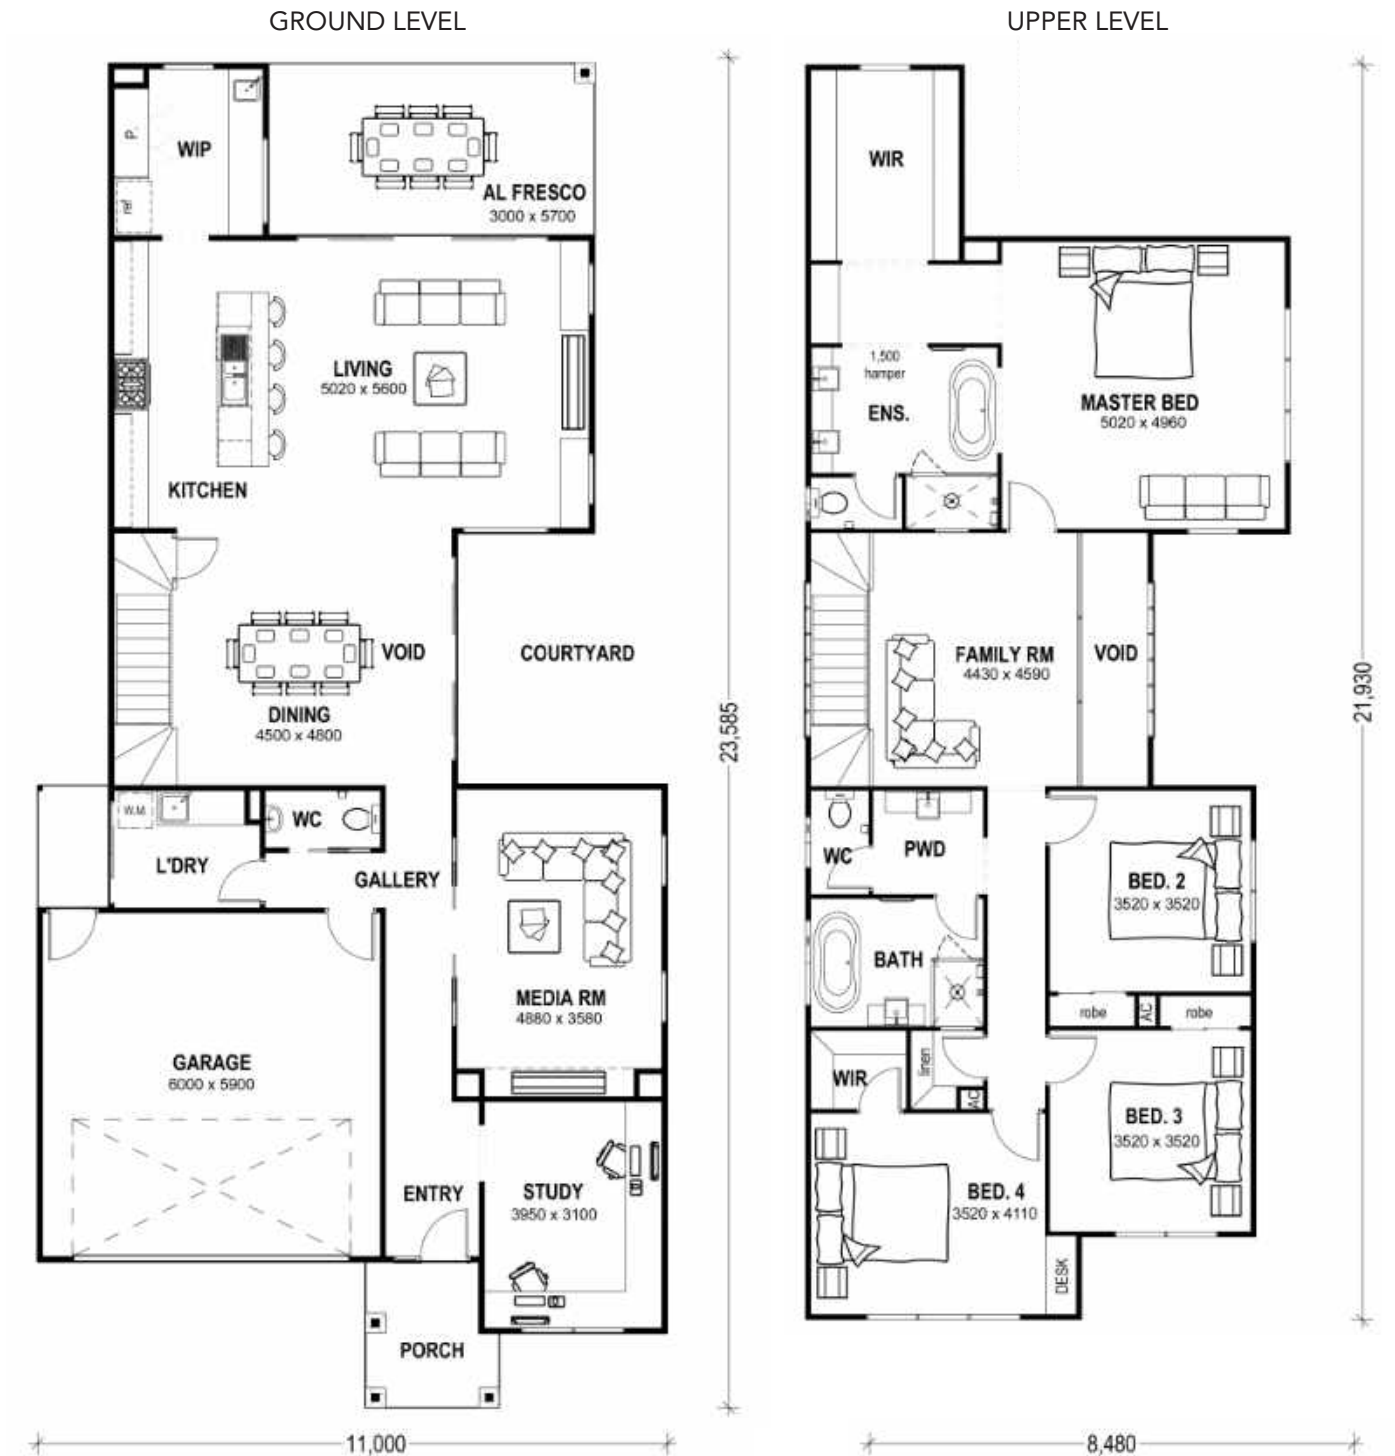

HAWTHORN 343

HAMPTONS FACADE

NUVO HOMES

HOME DIMENSIONS

HOUSE SIZE (inc. Alfresco)	343m ² (36.94Sq)
LENGTH:	23.585 m
WIDTH:	11 m

LOT FRONTAGE WIDTH

12.5 METERS (DEPENDING ON LOCAL COUNCIL/COVENANT REGULATIONS)

AREAS

UPPER LIVING	148.3 m ²
LOWER LIVING	135.68 m ²
GARAGE	36.59 m ²
PORCH	5.54 m ²
ALFRESCO	17.10 m ²
TOTAL	343.21 m²