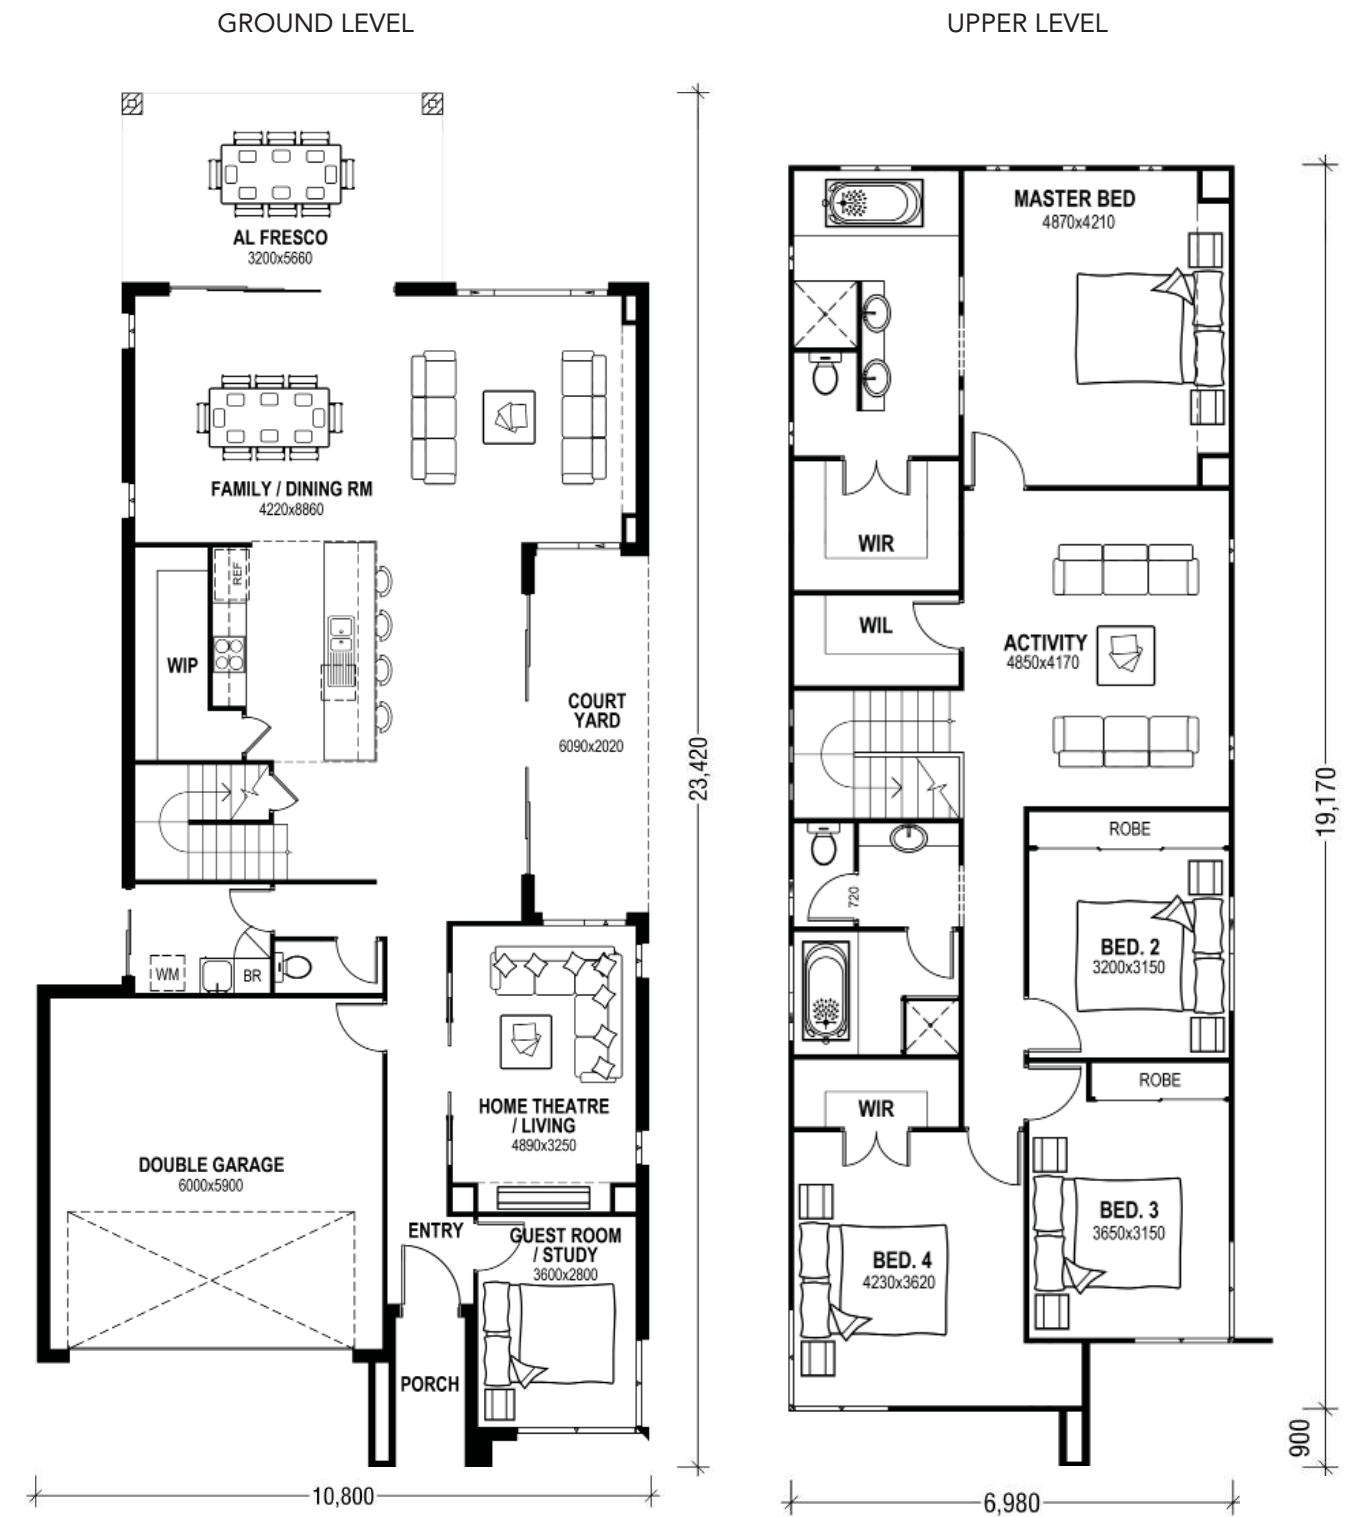

HAWTHORN 324

URBAN FACADE

HOME DIMENSIONS

HOUSE SIZE (inc. Alfresco)	324.5 m ² (34.87sq)
LENGTH:	23.42 m
WIDTH:	10.8 m

LOT FRONTAGE WIDTH

12.5 METERS (DEPENDING ON LOCAL COUNCIL/COVENANT REGULATIONS)

AREAS

UPPER LIVING	133.5 m ²
LOWER LIVING	131.4 m ²
GARAGE	38.4 m ²
PORCH	3.1 m ²
PATIO	18.1 m ²
TOTAL	324.5 m²