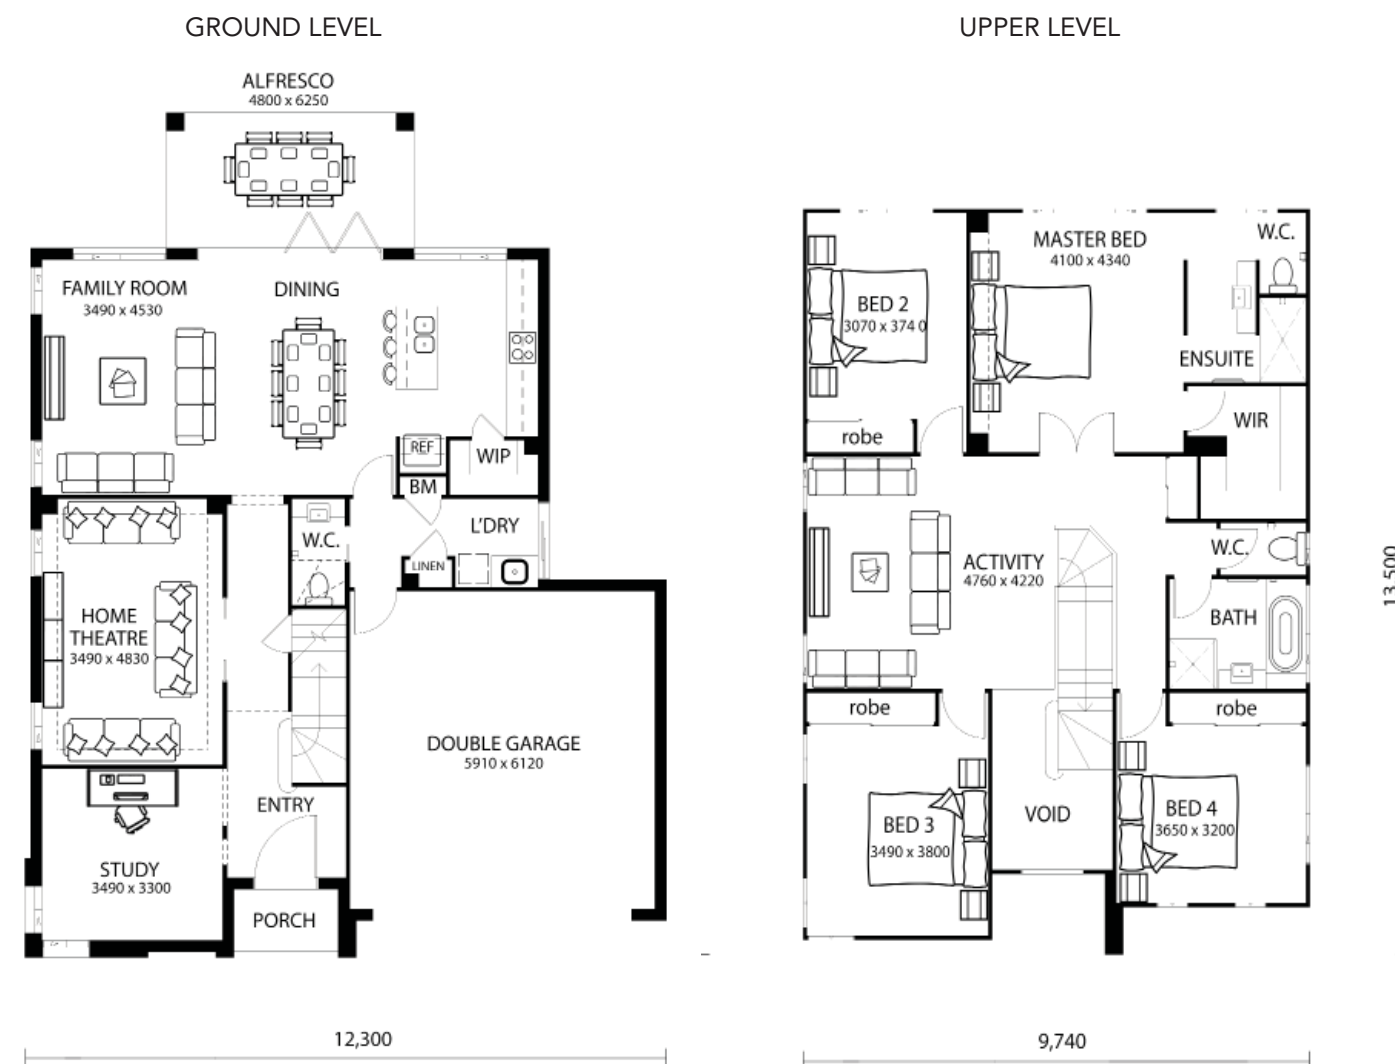

# HAMILTON 286

CLASSIC FACADE

### HOME DIMENSIONS

HOUSE SIZE (inc. Alfresco)	286.70 m <sup>2</sup> (30.86sq)
LENGTH:	16.255 m
WIDTH:	12.300 m

### LOT FRONTAGE WIDTH

13.5 METERS (DEPENDING ON LOCAL COUNCIL/COVENANT REGULATIONS)

### AREAS

UPPER LIVING	124.0 m <sup>2</sup>
LOWER LIVING	106.4 m <sup>2</sup>
GARAGE	39.5m <sup>2</sup>
PORCH	2.4 m <sup>2</sup>
ALFRESCO	14.4m <sup>2</sup>
<b>TOTAL</b>	<b>286.7m<sup>2</sup></b>