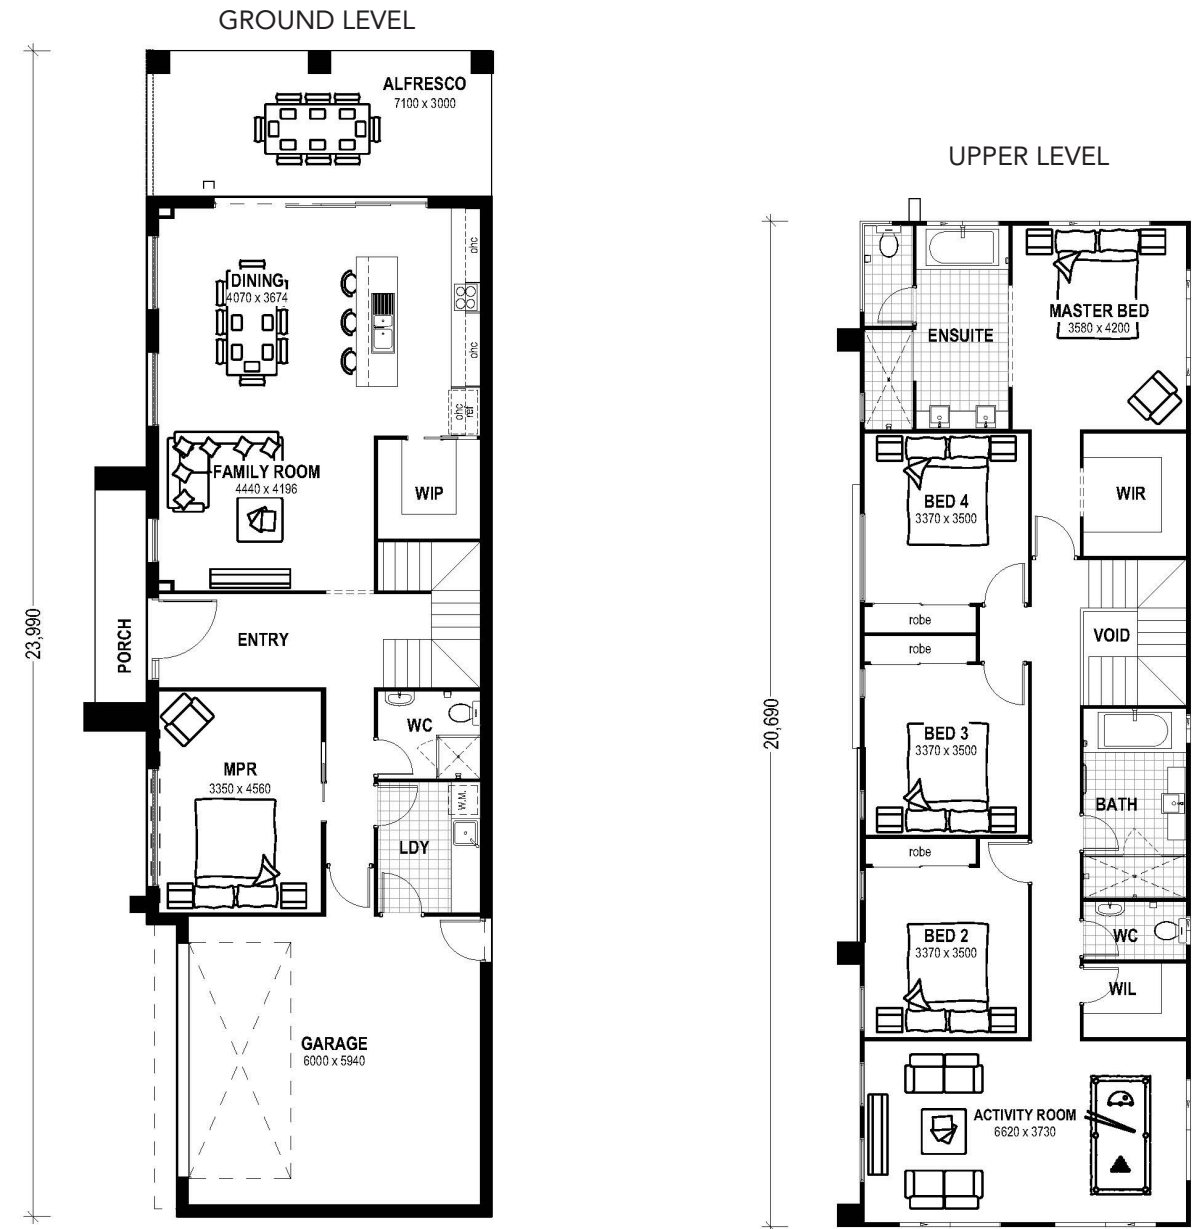

CARINDALE 310

DESIGNER FACADE

HOME DIMENSIONS

HOUSE SIZE (inc. Alfresco)	310.42 m ² (33.41sq)
LENGTH:	7.10 m
WIDTH:	23.99 m

LOT FRONTAGE WIDTH

25.5 METERS (DEPENDING ON LOCAL COUNCIL/ COVENANT REGULATIONS)

AREAS

UPPER LIVING	140.69 m ²
LOWER LIVING	105.26 m ²
GARAGE	40.05 m ²
PORCH	3.12 m ²
ALFRESCO	21.3 m ²
TOTAL	310.42 m²