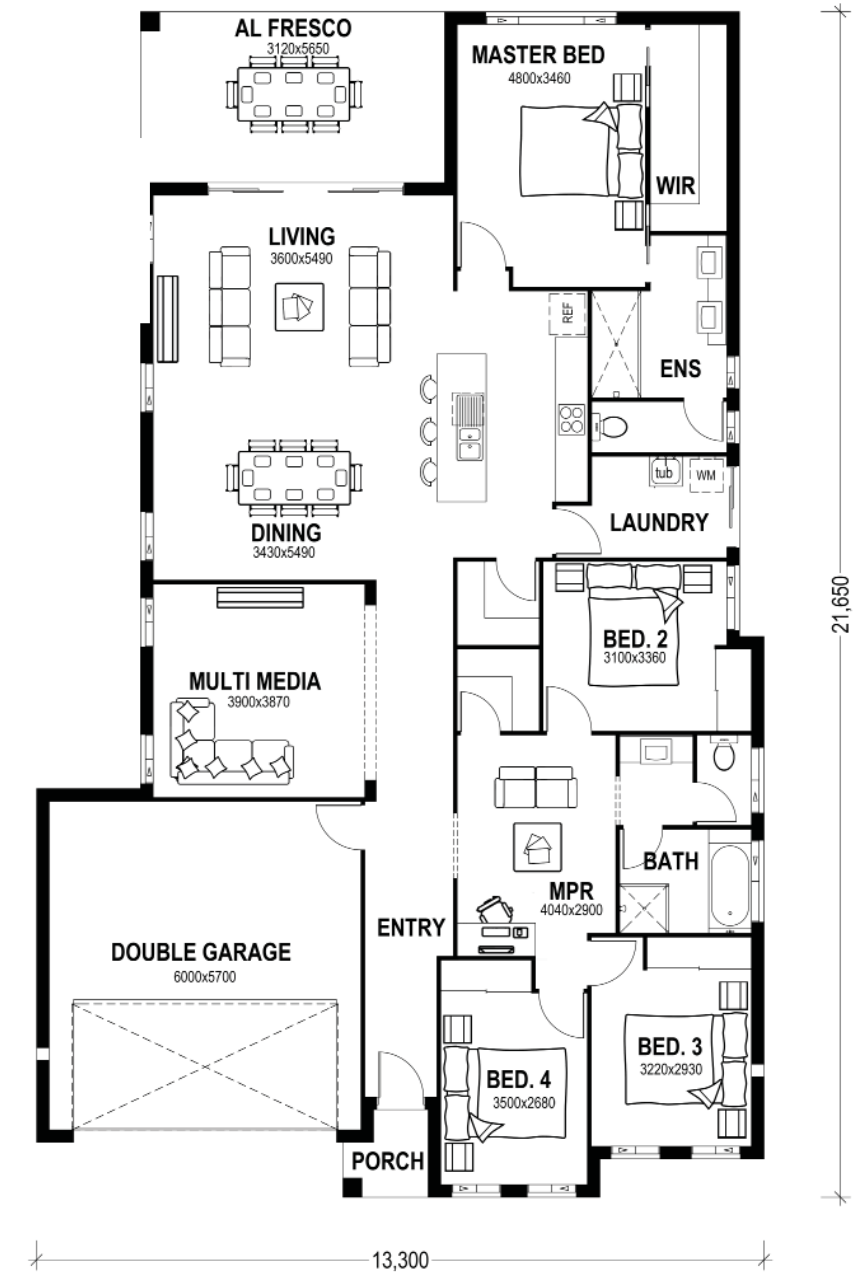

CAPRI 248

CLASSIC FACADE

HOME DIMENSIONS

HOUSE SIZE (inc. Alfresco)	248.3 m ² (26.69sq)
LENGTH:	21.65 m ²
WIDTH:	13.3 m ²

LOT FRONTAGE WIDTH

15 METERS (DEPENDING ON LOCAL COUNCIL/COVENANT REGULATIONS)

AREAS

LIVING	191.3 m ²
GARAGE	37.5 m ²
PORCH	2.2 m ²
ALFRESCO	17.3 m ²
TOTAL	248.3 m²