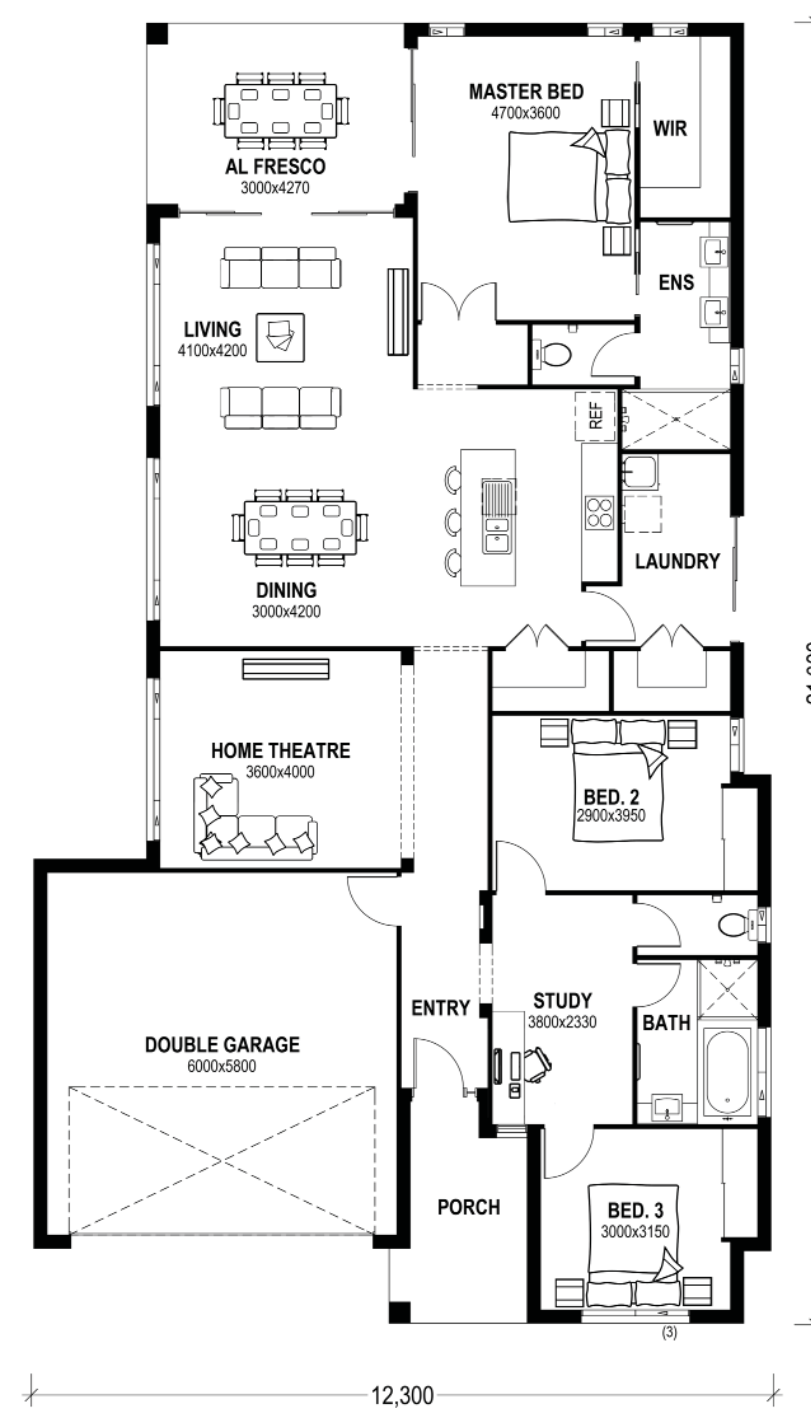

CAPRI 223

CLASSIC FACADE

HOME DIMENSIONS

HOUSE SIZE (inc. Alfresco)	223.7 m ² (24sq)
LENGTH:	21.6 m ²
WIDTH:	12.3 m ²

LOT FRONTAGE WIDTH

14 METERS (DEPENDING ON LOCAL COUNCIL/COV-ENANT REGULATIONS)

AREAS

LIVING	165.10 m ²
GARAGE	38.7 m ²
PORCH	7.1 m ²
ALFRESCO	12.8 m ²
TOTAL	223.7 m²