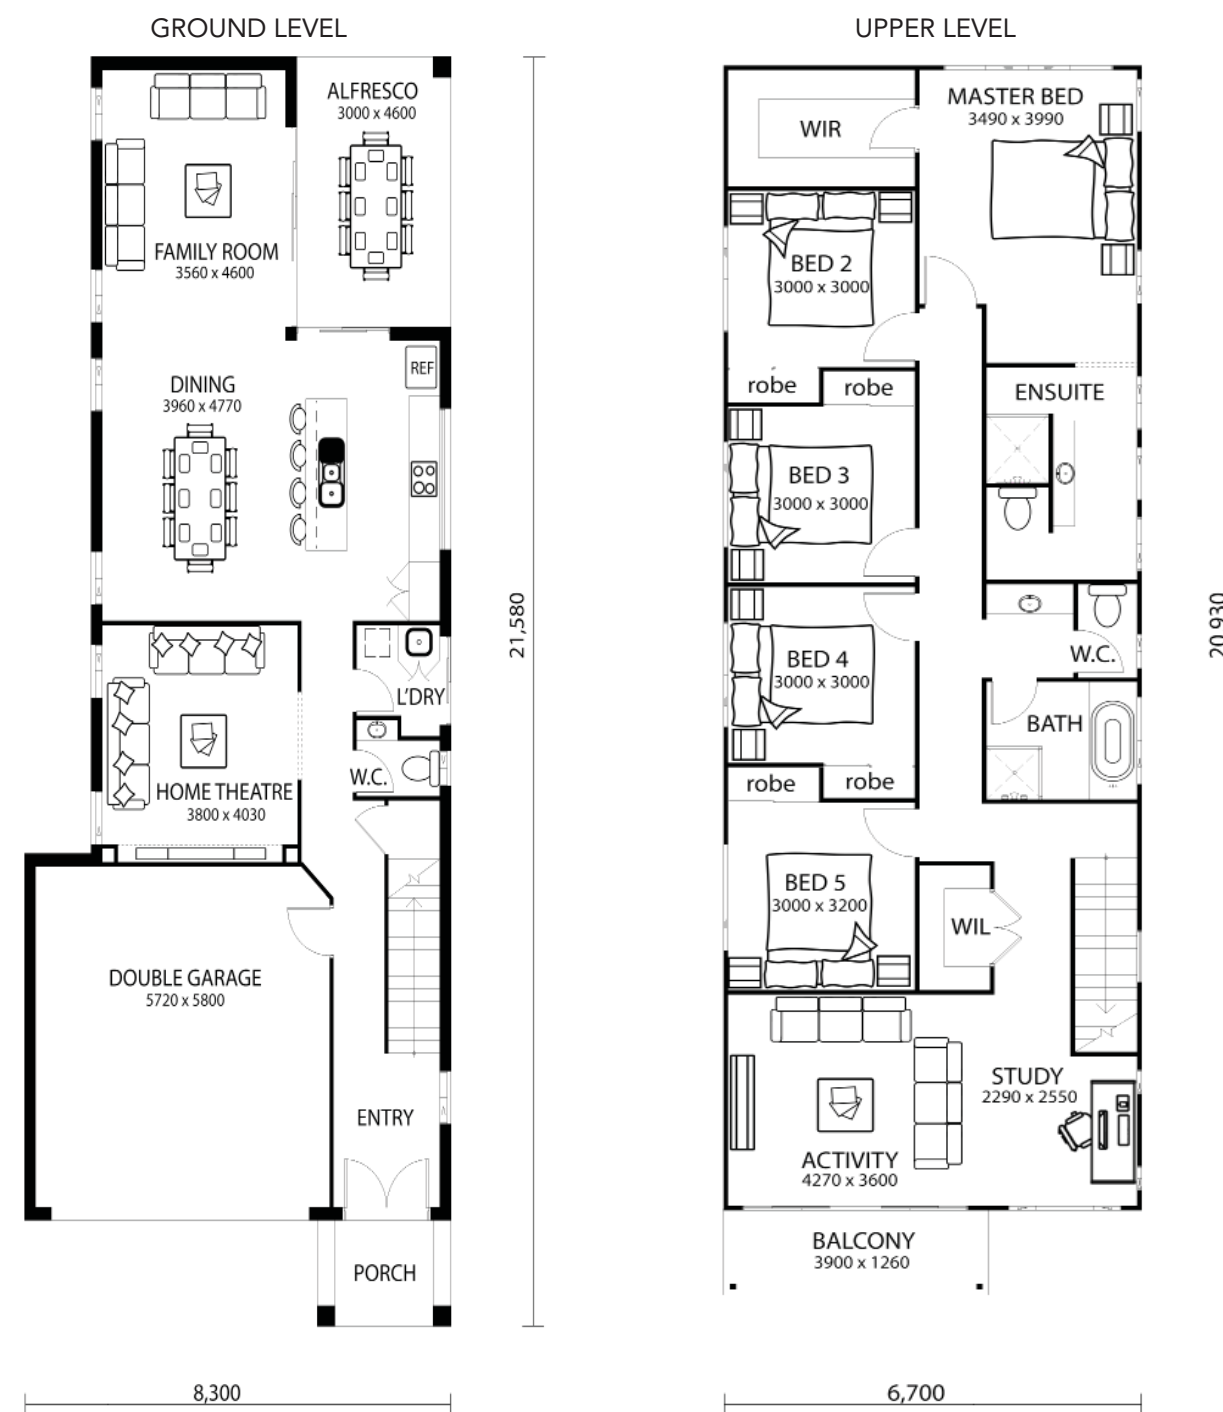

BRIGHTON 288

CLASSIC FACADE

HOME DIMENSIONS

| | |
|----------------------------|---------------------------|
| HOUSE SIZE (inc. Alfresco) | 288 m ² (31Sq) |
| LENGTH: | 21.58 m |
| WIDTH: | 8.3 m |

LOT FRONTAGE WIDTH

10 METERS (DEPENDING ON LOCAL COUNCIL/COVENANT REGULATIONS)

AREAS

| | |
|--------------|--------------------------|
| UPPER LIVING | 130.5 m ² |
| LOWER LIVING | 96.9 m ² |
| GARAGE | 35.9 m ² |
| PORCH | 4.7 m ² |
| BALCONY | 6.2 m ² |
| ALFRESCO | 13.8 m ² |
| TOTAL | 288 m² |