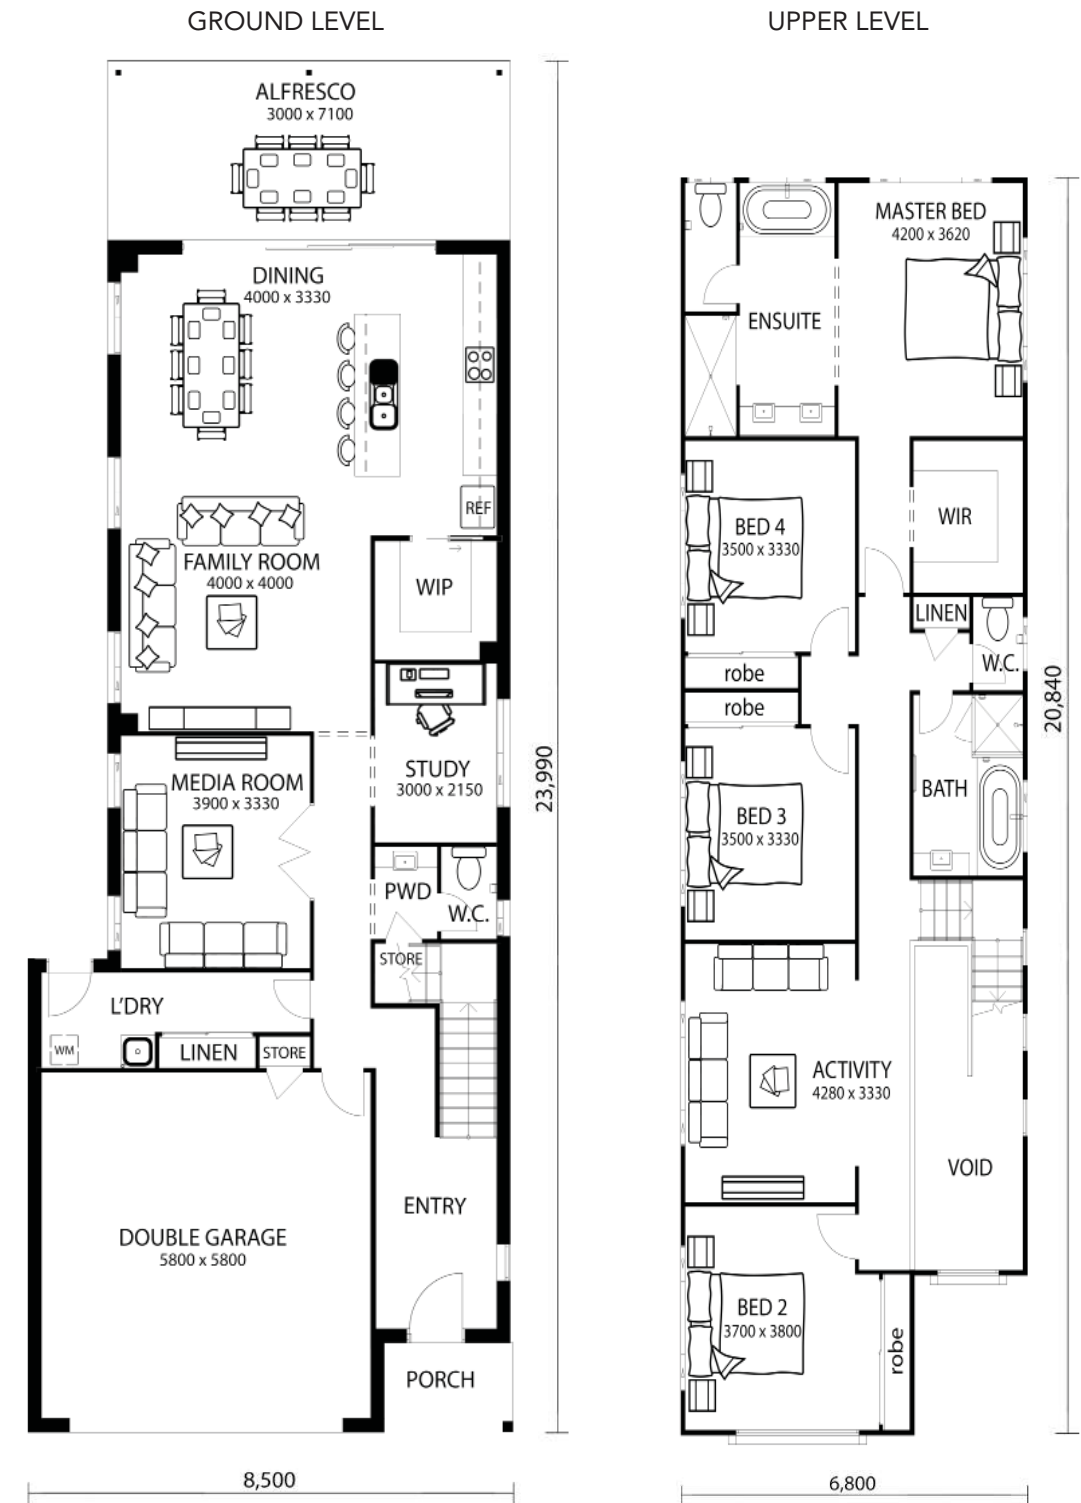

# ASCOT 308

DESIGNER FACADE

## HOME DIMENSIONS

HOUSE SIZE (inc. Alfresco)	308.85 m <sup>2</sup> (33.24sq)
LENGTH:	23.99 m
WIDTH:	8.5 m

## LOT FRONTAGE WIDTH

10 METERS (DEPENDING ON LOCAL COUNCIL/COVENANT REGULATIONS)

## AREAS

UPPER LIVING	135.83 m <sup>2</sup>
LOWER LIVING	112.88 m <sup>2</sup>
GARAGE	36.84 m <sup>2</sup>
PORCH	2.0 m <sup>2</sup>
ALFRESCO	21.3 m <sup>2</sup>
<b>TOTAL</b>	<b>308.85 m<sup>2</sup></b>