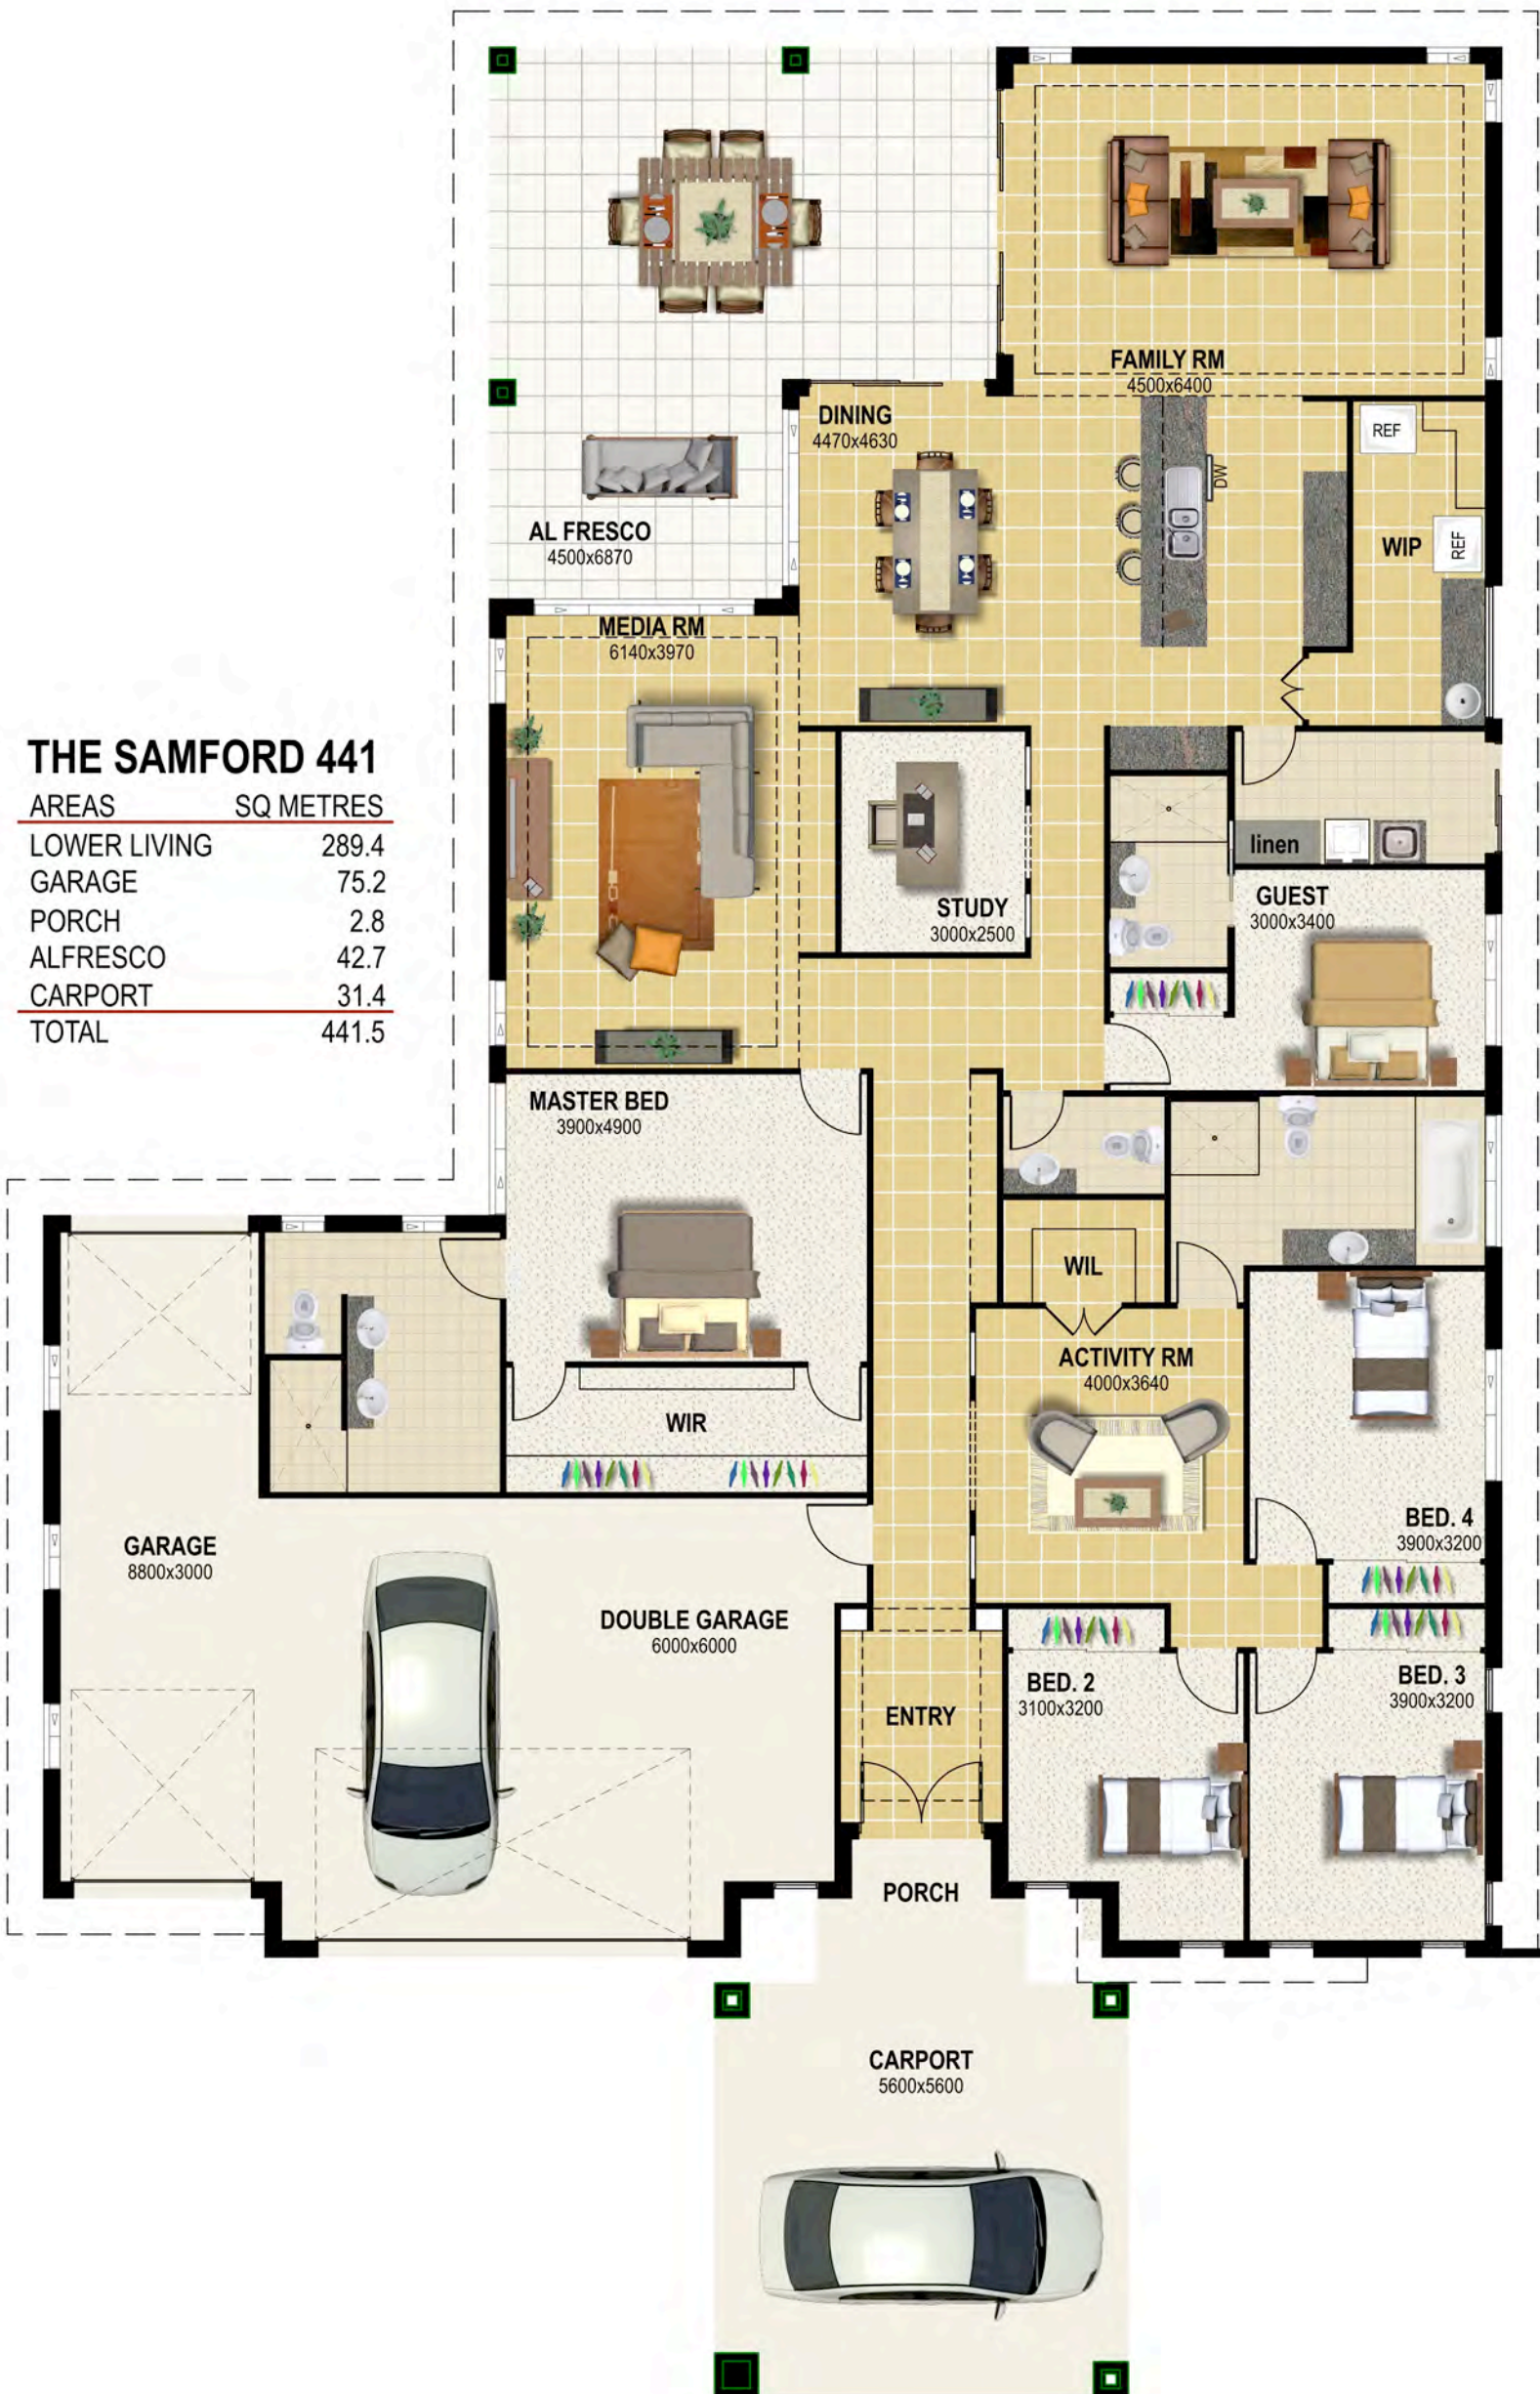

THE SAMFORD 441

AREAS	SQ METRES
LOWER LIVING	289.4
GARAGE	75.2
PORCH	2.8
ALFRESCO	42.7
CARPORT	31.4
TOTAL	441.5

31,810

19,750