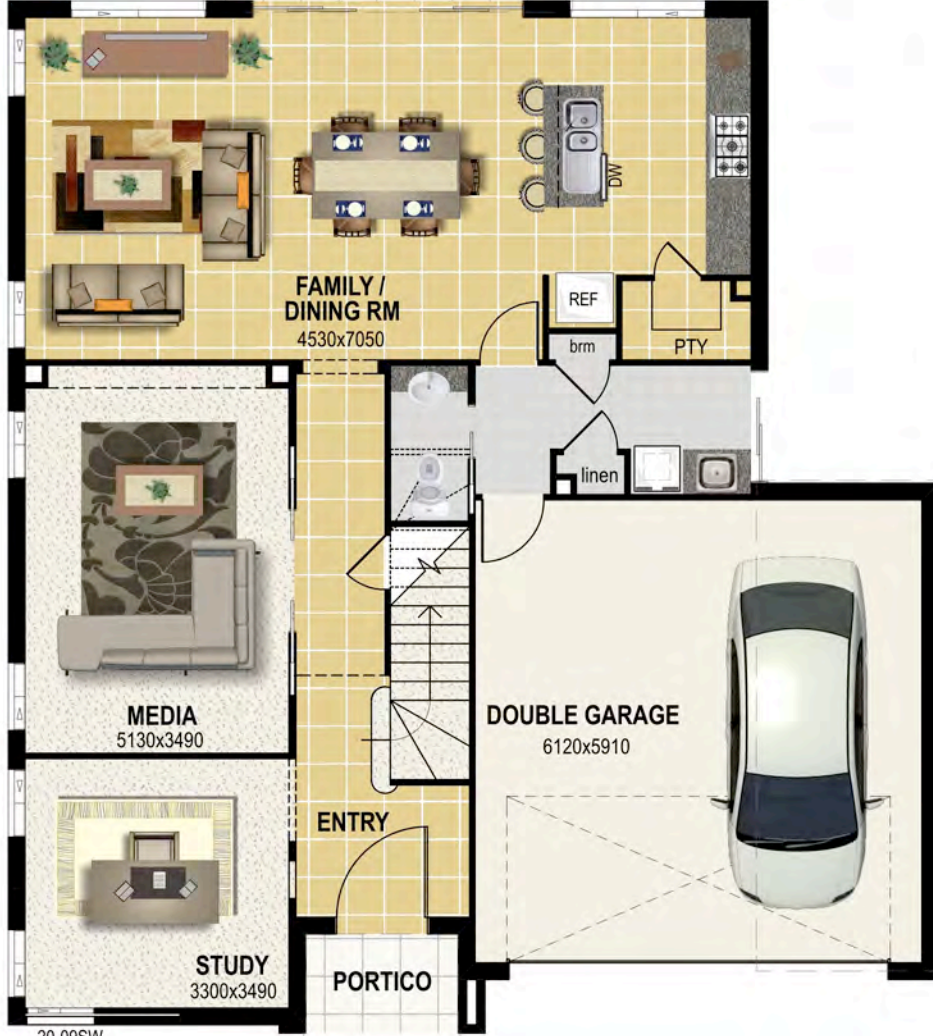

ALFRESCO
3000x4800

THE HAMILTON 286

AREAS	SQ METRES
LOWER LIVING	106.4
UPPER LIVING	124.0
GARAGE	39.5
PORCH	2.4
ALFRESCO	14.4
TOTAL	286.7

16,540

12,300

13,240

9,740

20-09SW