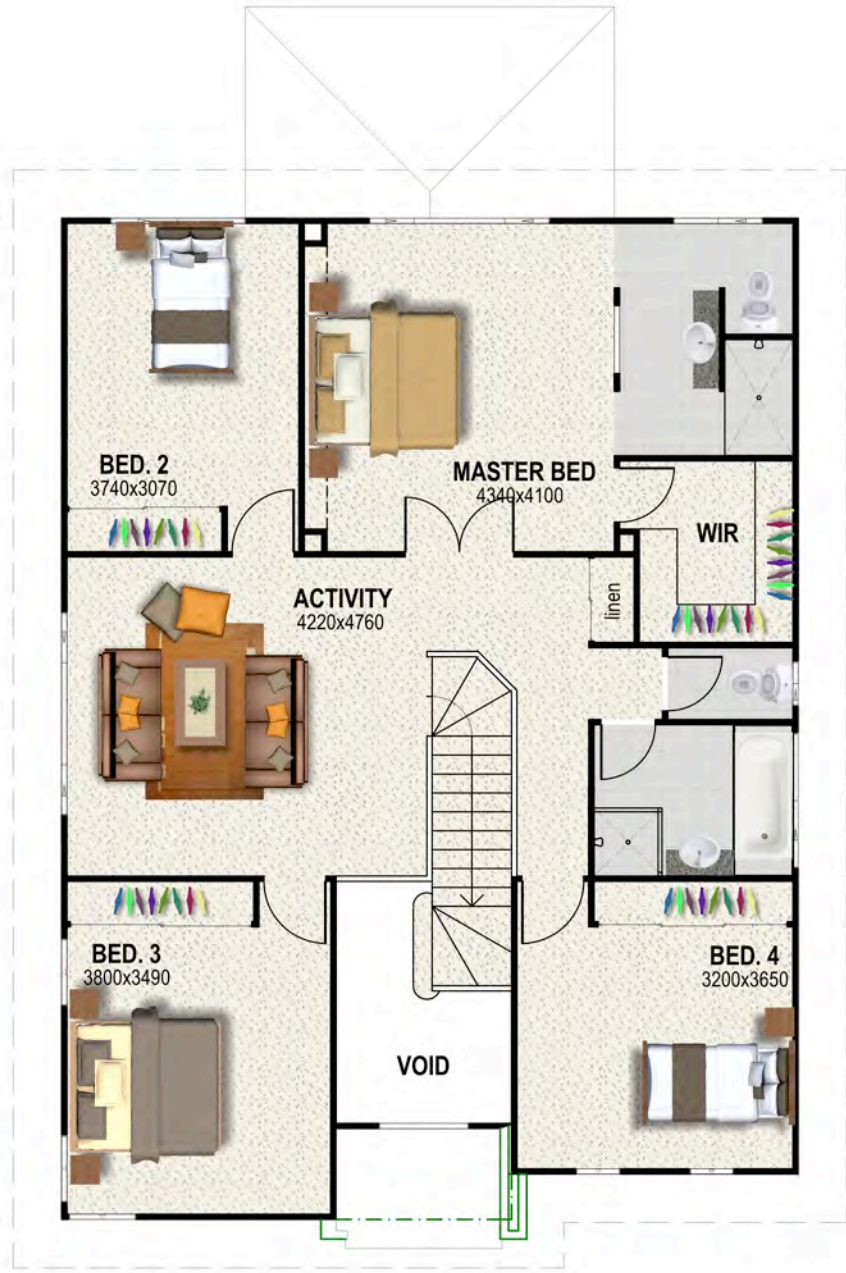

ALFRESCO
3000x4800

THE HAMILTON 286

AREAS	SQ METRES
LOWER LIVING	106.4
UPPER LIVING	124.0
GARAGE	39.5
PORCH	2.4
ALFRESCO	14.4
TOTAL	286.7

16,540

12,300

13,240

9,740

20-09SW