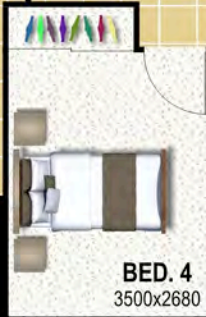

AL FRESCO
3120x5650

MASTER BED
4800x3440

WIR

REF

LIVING / DINING RM
7030x5490

WIP

WIL

BED. 2
3100x3360

ACTIVITY
4040x2900

MULTI MEDIA
3900x3870

DOUBLE GARAGE
6000x5700

ENTRY

BED. 3
3220x2930

PORCH

BED. 4
3500x2680

21,650